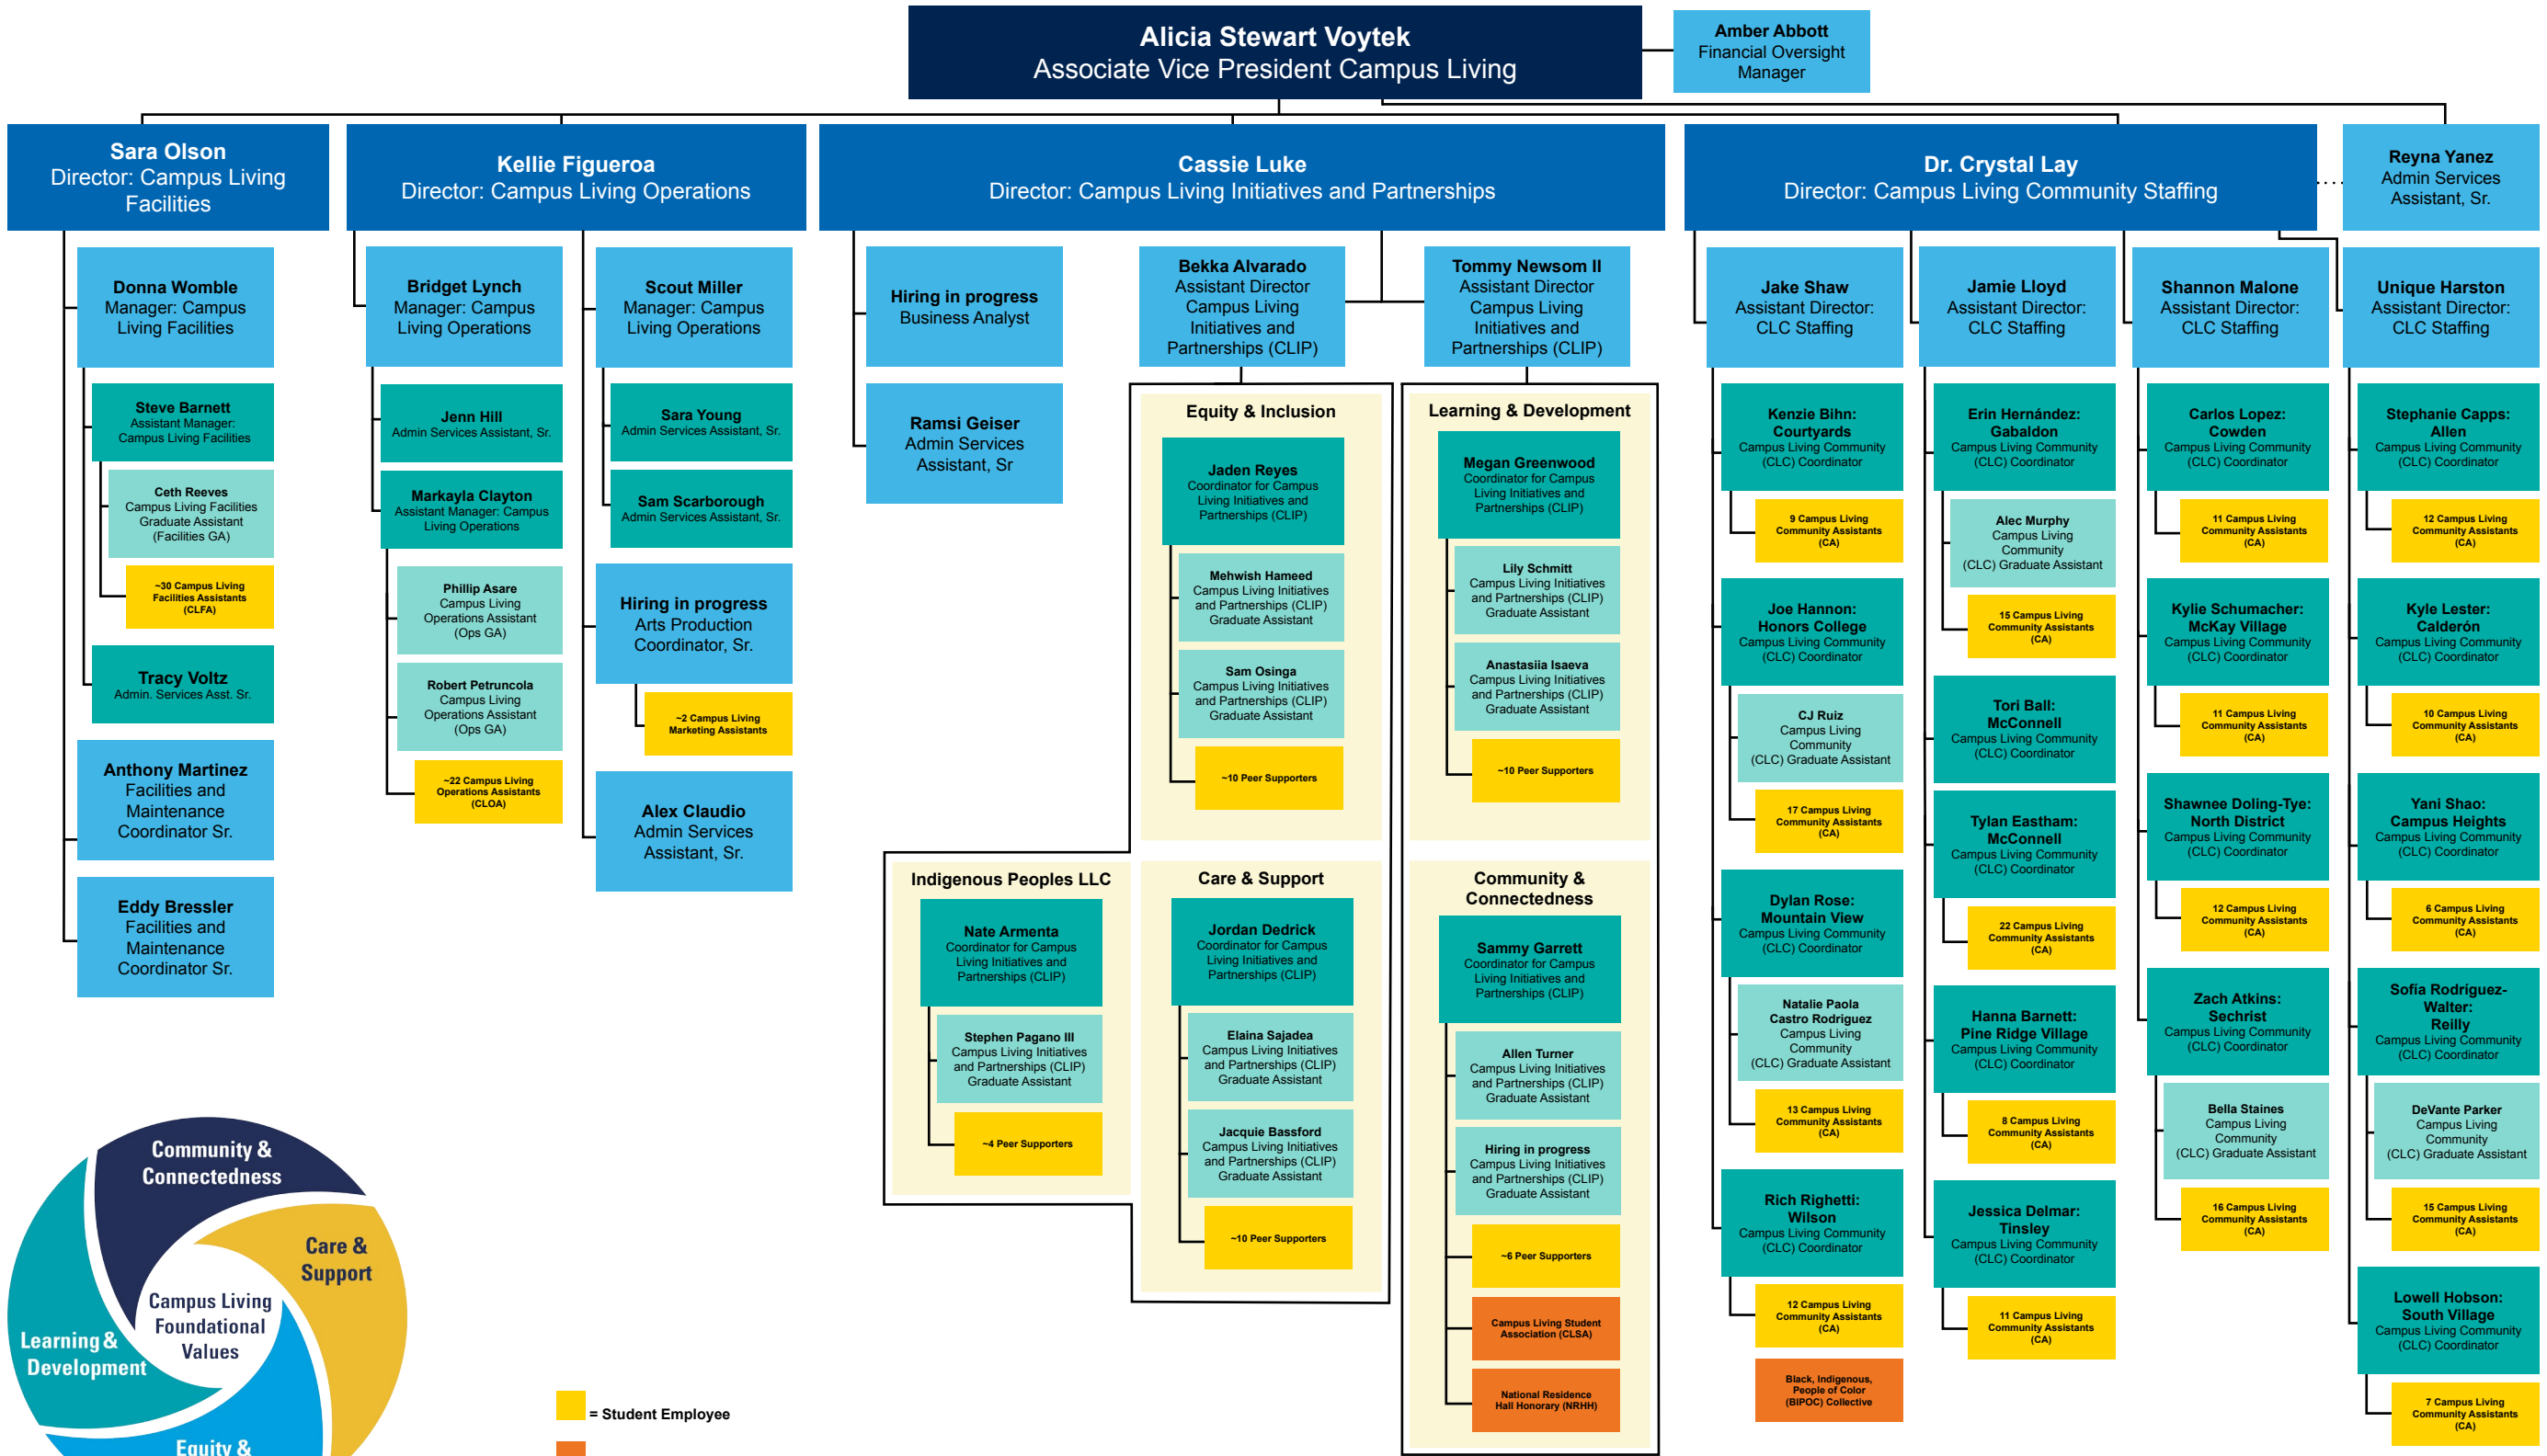

# CAMPUS LIVING ACADEMIC YEAR 2023-2024

= Student Employee  
 = Campus Living Supported Student Organization