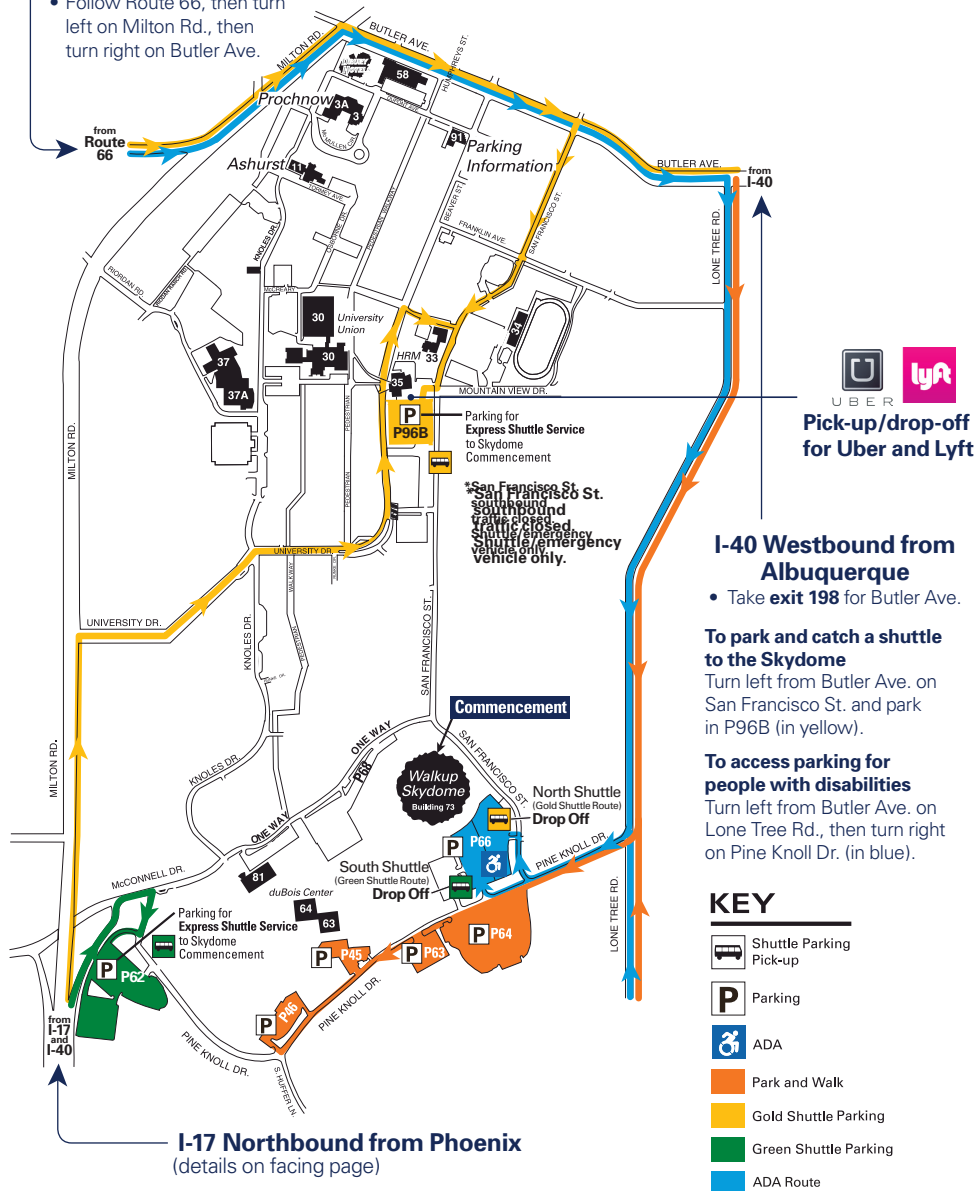

## INCOMING TRAFFIC PATTERN – EASTBOUND/WESTBOUND

### I-40 Eastbound from Los Angeles

- Take **exit 191** toward I-40 Business Loop/Historic Route 66.
- Follow Route 66, then turn left on Milton Rd., then turn right on Butler Ave.

### To access parking for people with disabilities

Turn right from Butler Ave. on Lone Tree Rd., then turn right on Pine Knoll Dr. (in blue).

## INCOMING TRAFFIC PATTERN – NORTHBOUND