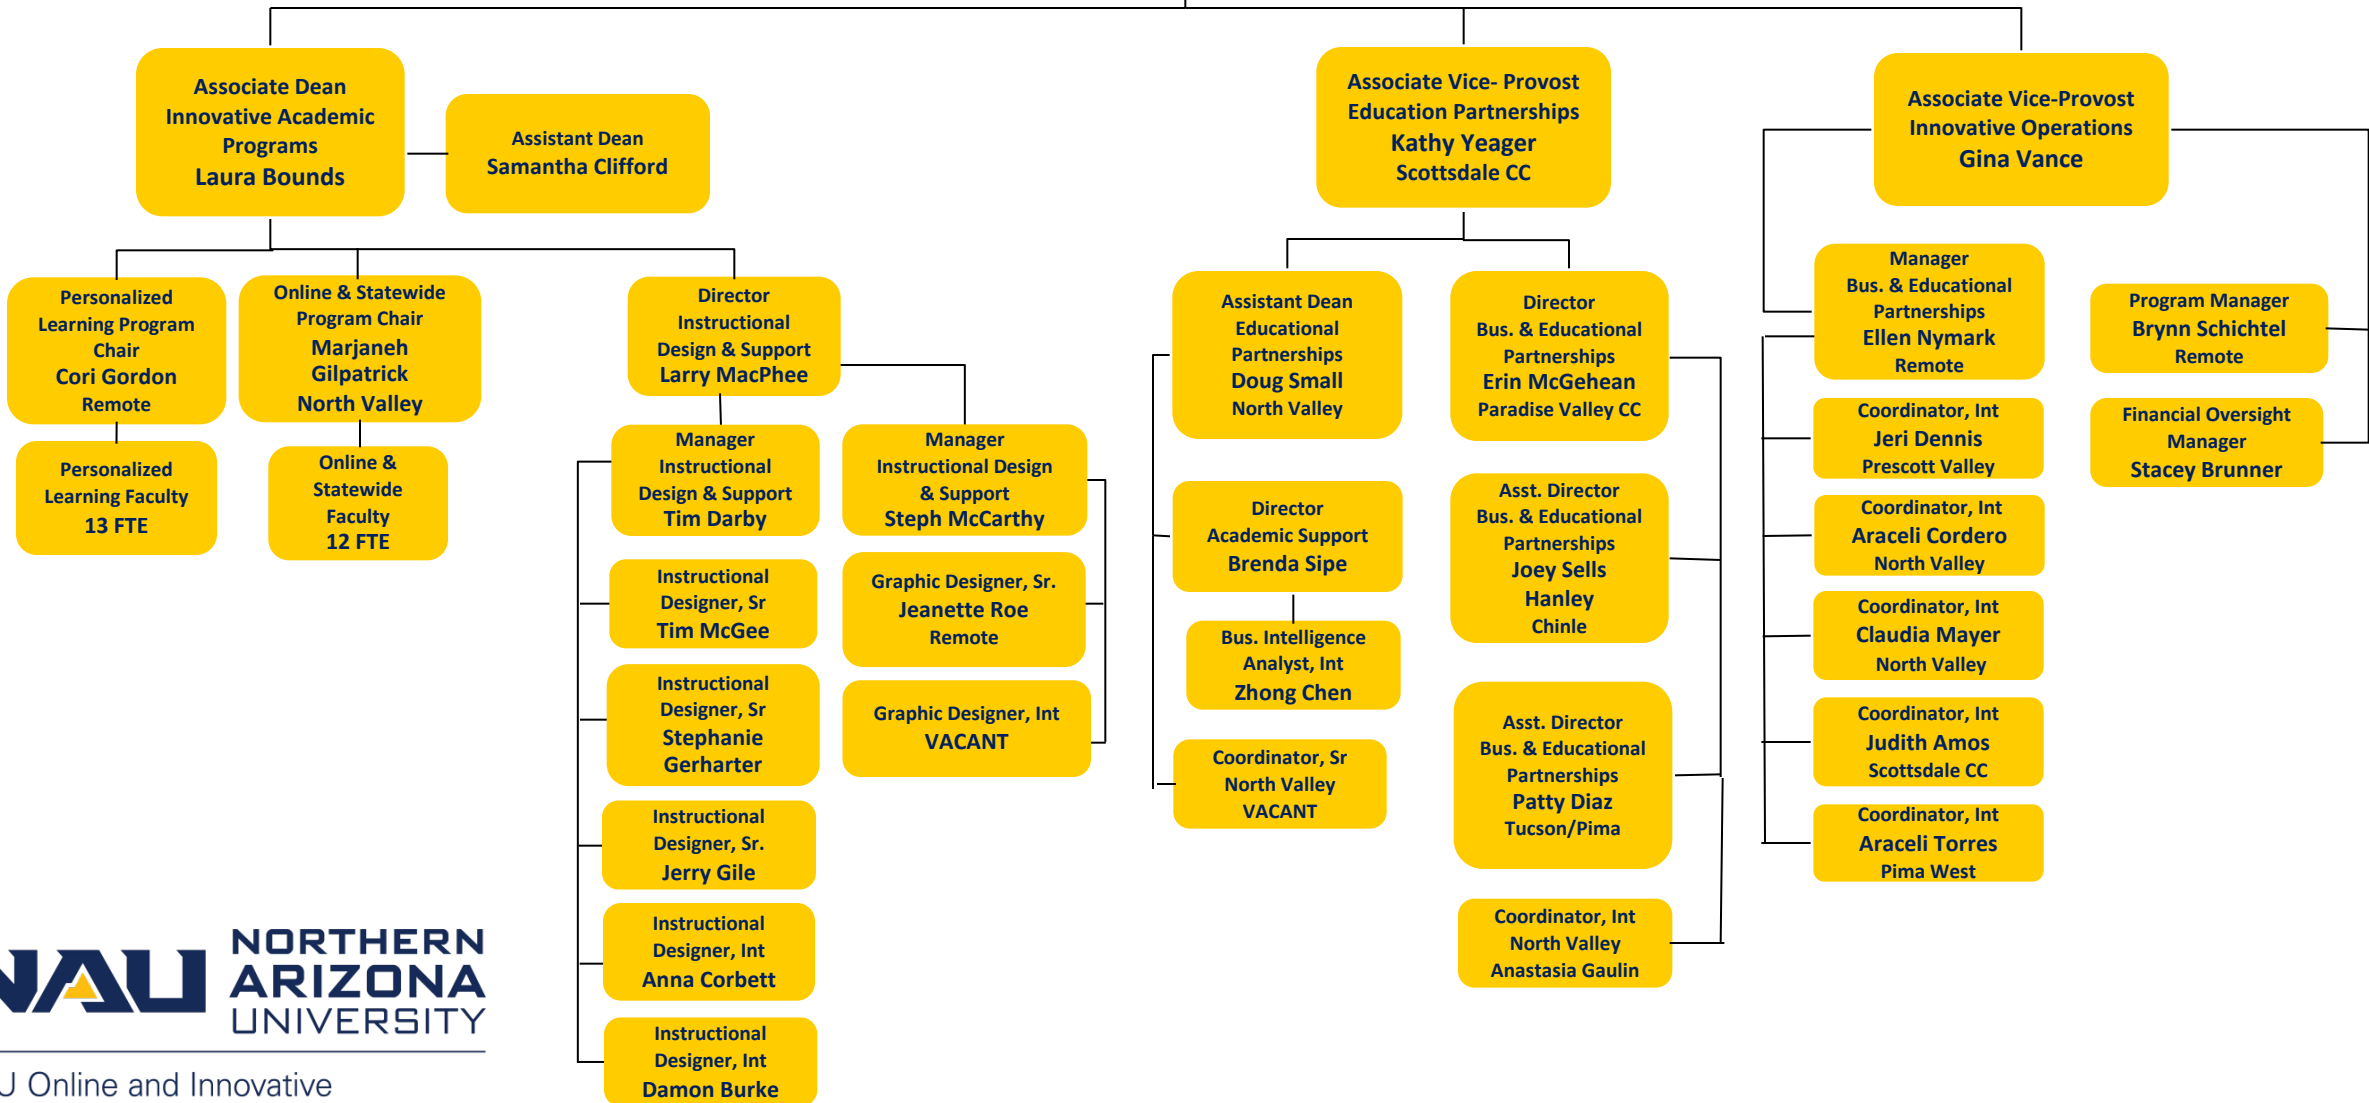

Vice-Provost and Dean for NAU Online and Innovative Educational Initiatives
Gayla Stoner

Executive Assistant,
 Int
Mathilde Willis

**Academic Program
Chair
Marjaneh Gilpatrick**

**Chair - PL
Cori Gordon**