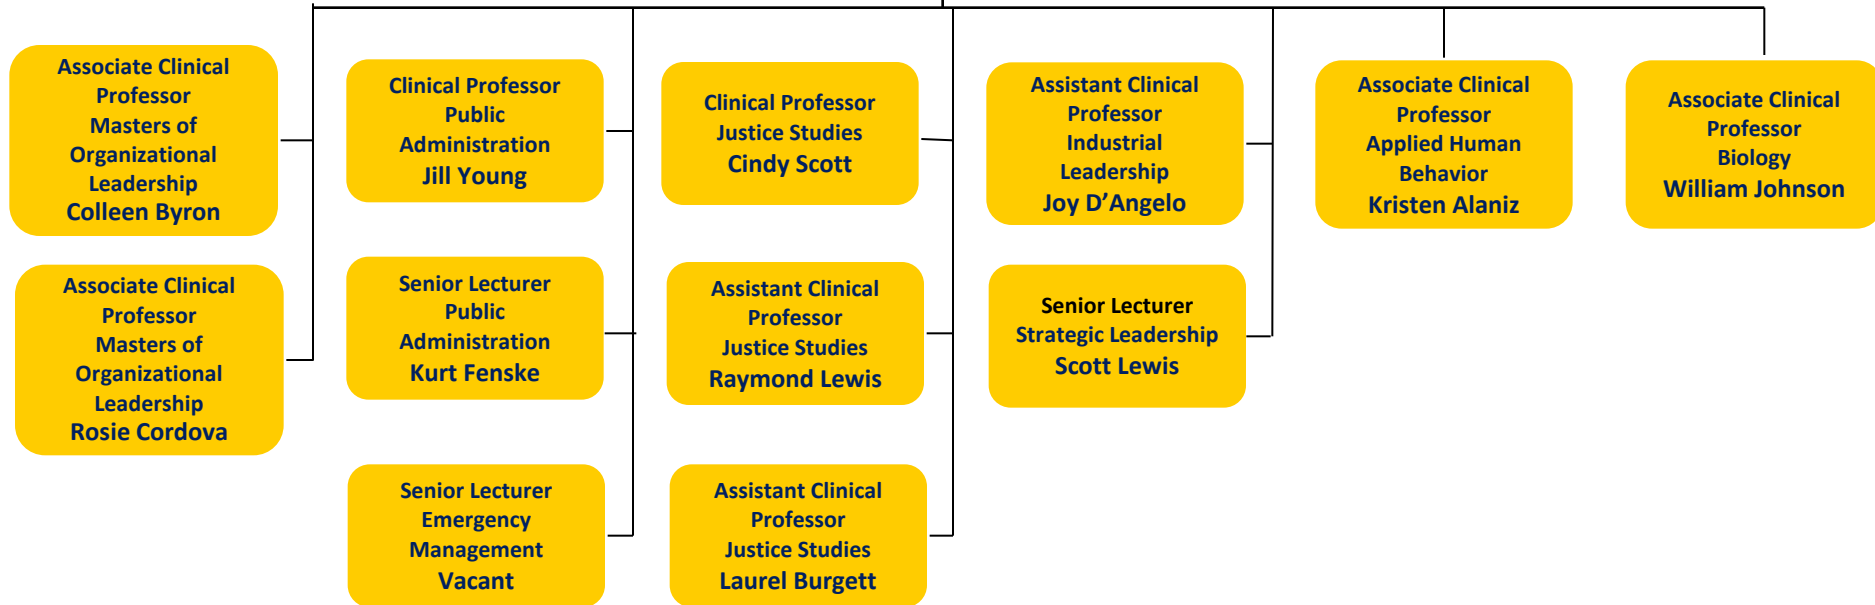

Vice-Provost and Dean for NAU Online and Innovative Educational Initiatives
Gayla Stoner

Executive Assistant,
 Int
Mathilde Willis

**Academic Program
Chair
Marjaneh Gilpatrick**

**Chair - PL
Cori Gordon**