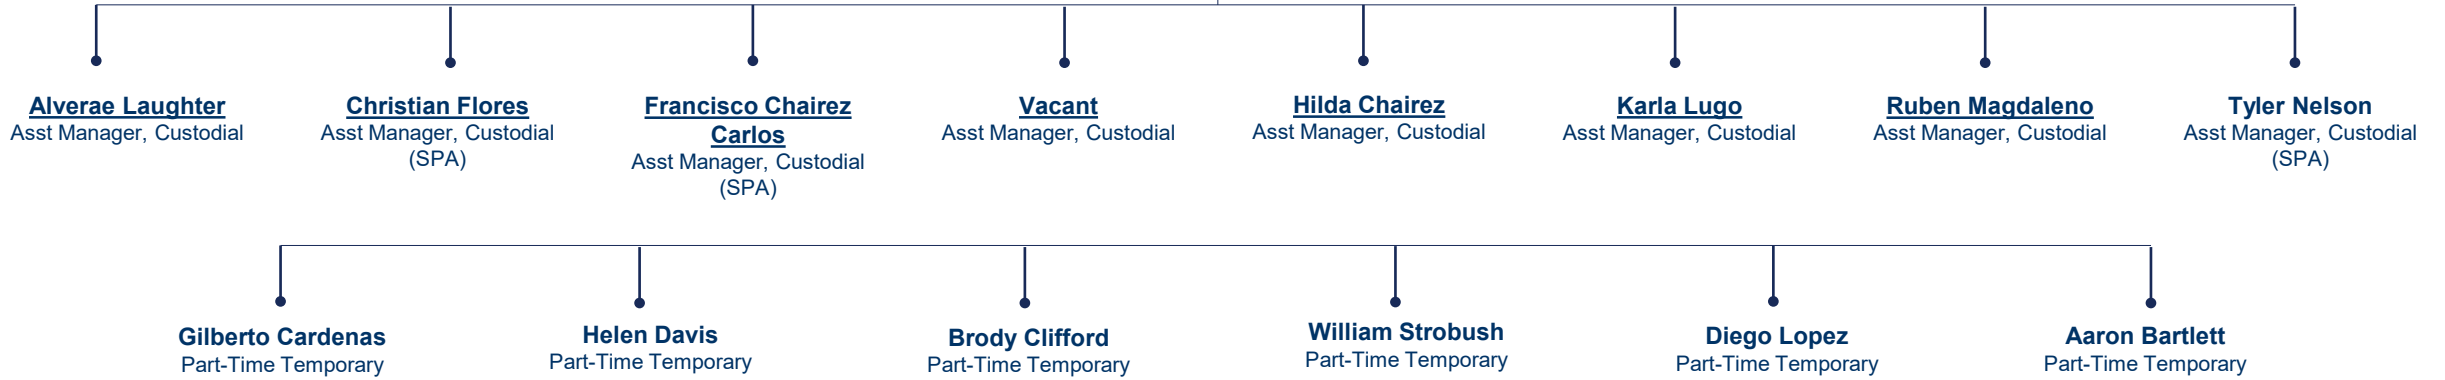

ORGANIZATION CHART

Facilities & Maintenance Services (Custodial - Academic)

Eulla Locket
Manager, Custodial Services

Various Student Workers