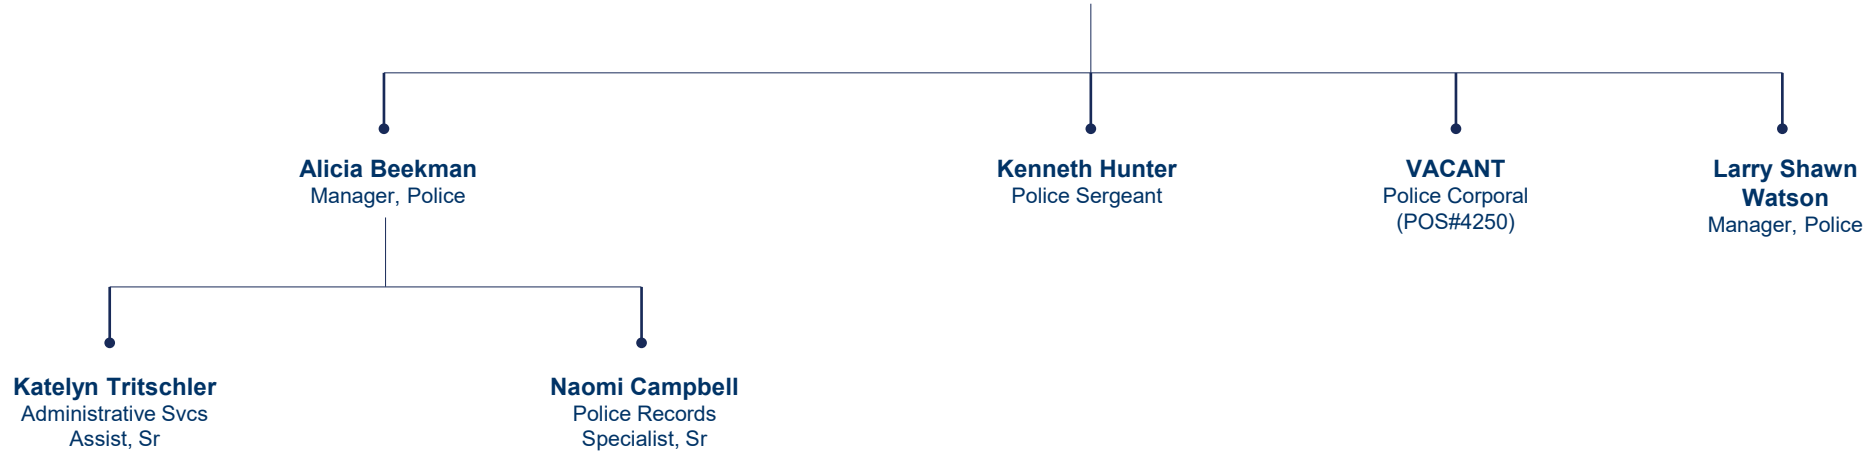

ORGANIZATION CHART

University Police Department

Lance Wigley
Police Lieutenant