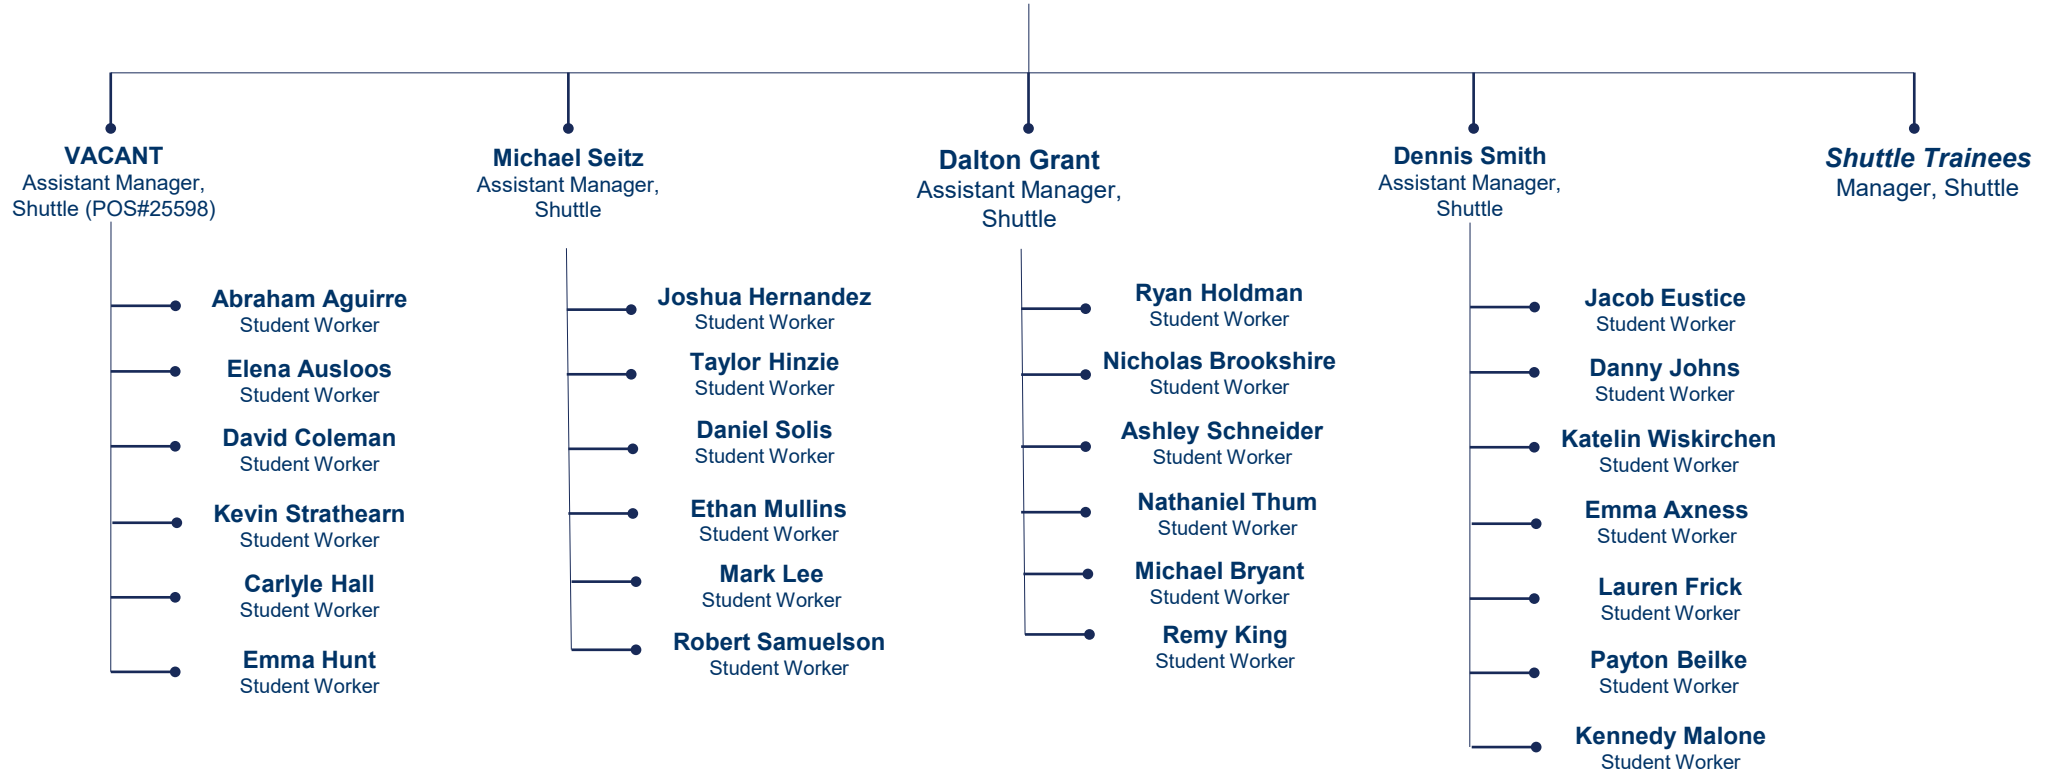

ORGANIZATION CHART

University Transit Services (Shuttle)

Shuttle Students

All report to POS#30818 in PQuery