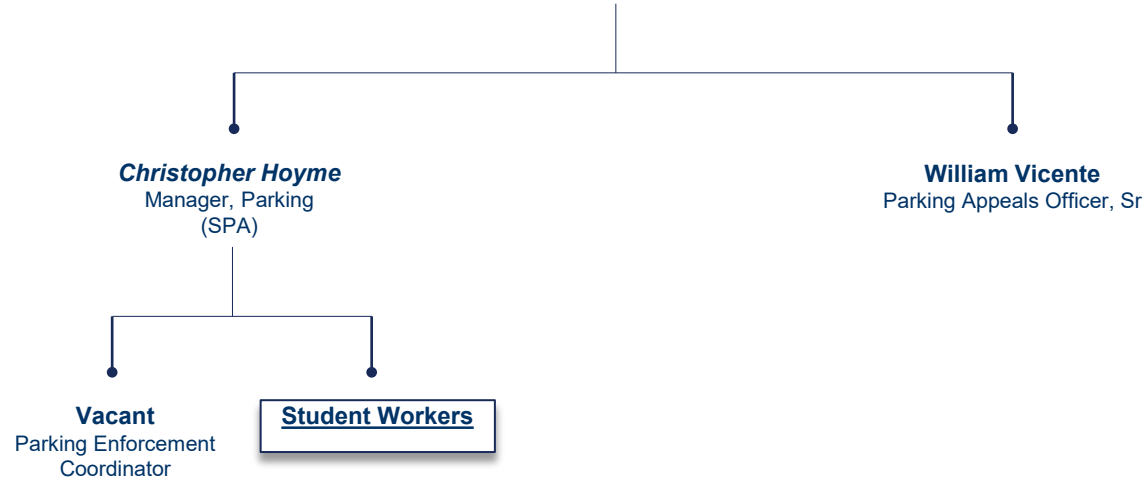

# ORGANIZATION CHART

University Transit Services  
(Transit Services)

**Darby Garcia**

Assistant Director, Parking