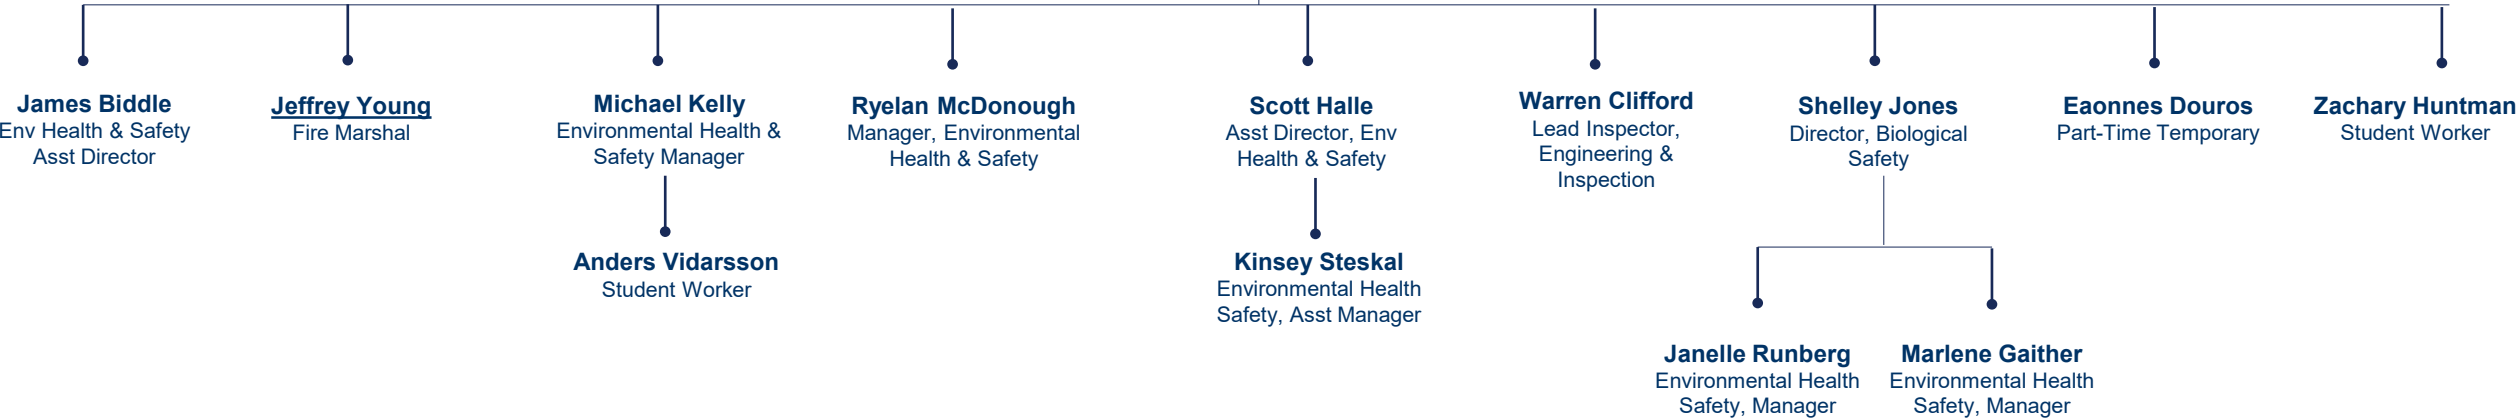

ORGANIZATION CHART

Environmental Health & Safety

Sarah Ells

Associate VP, Environmental Health
& Safety