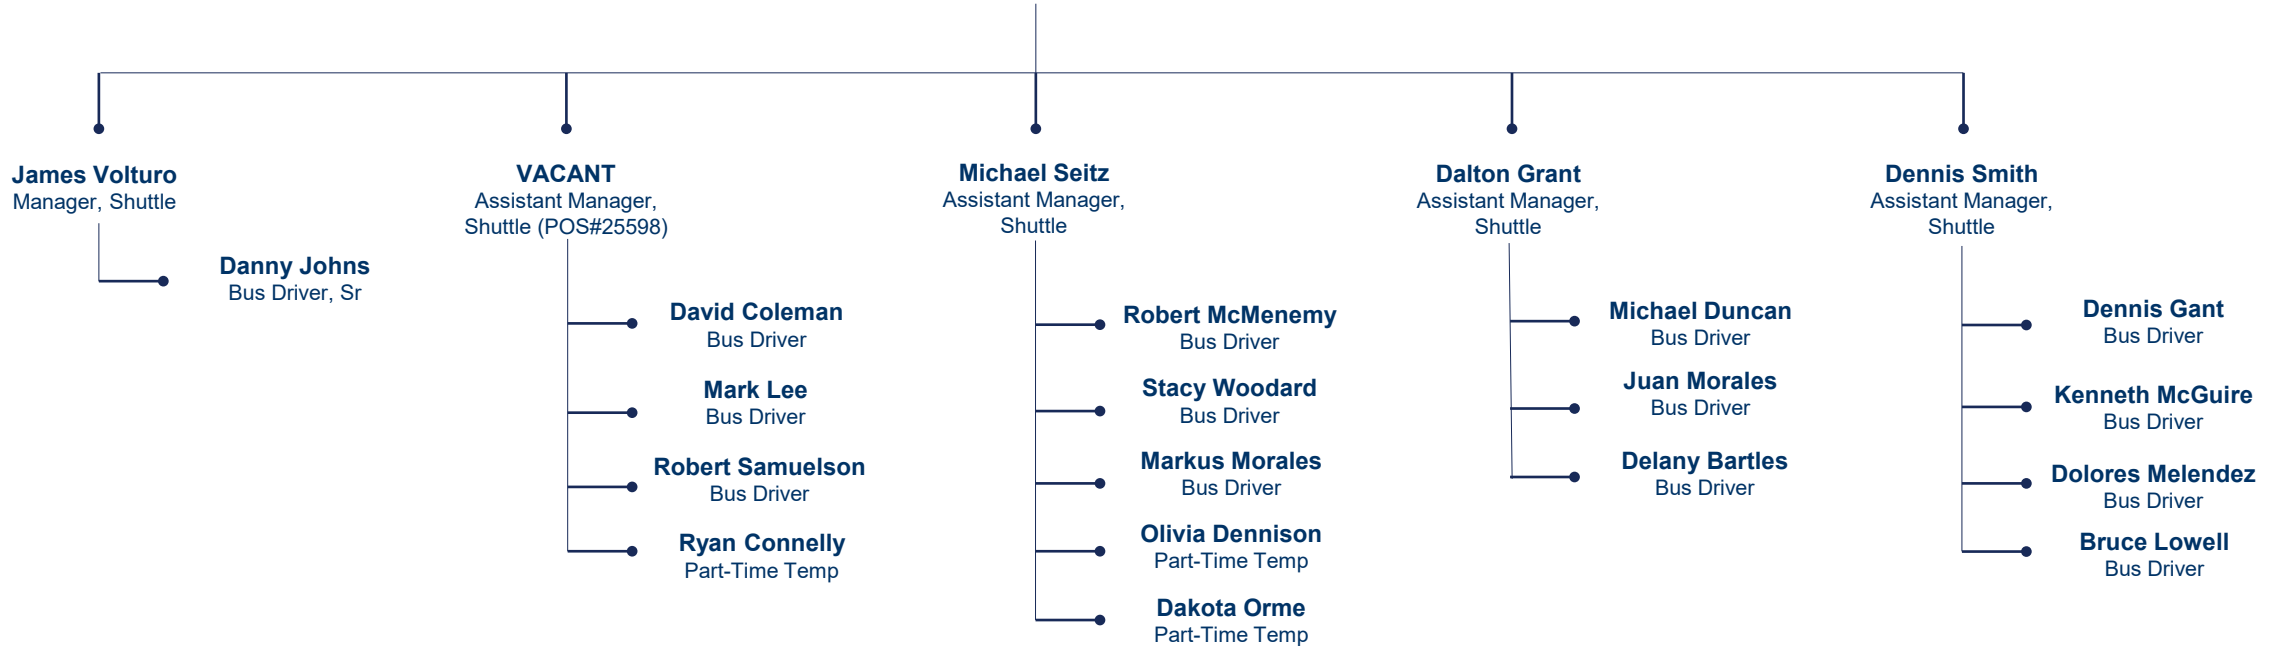

ORGANIZATION CHART

University Transit Services (Shuttle)

Rafael Rivera Jr
Assistant Director, Shuttle

Student Workers