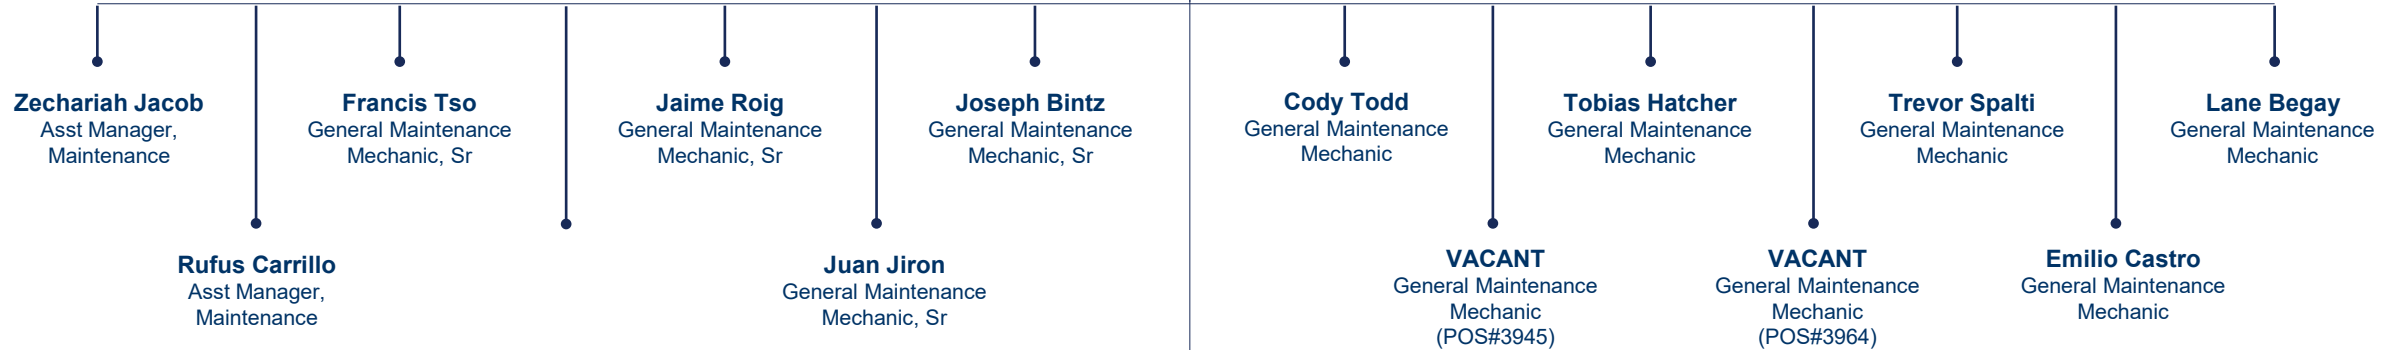

ORGANIZATION CHART

Facilities & Maintenance Services (Carpentry)

Christopher Sires
Manager, Carpentry

ORGANIZATION CHART

Facilities & Maintenance Services (General Maintenance)

Damion Unale
Manager, Maintenance