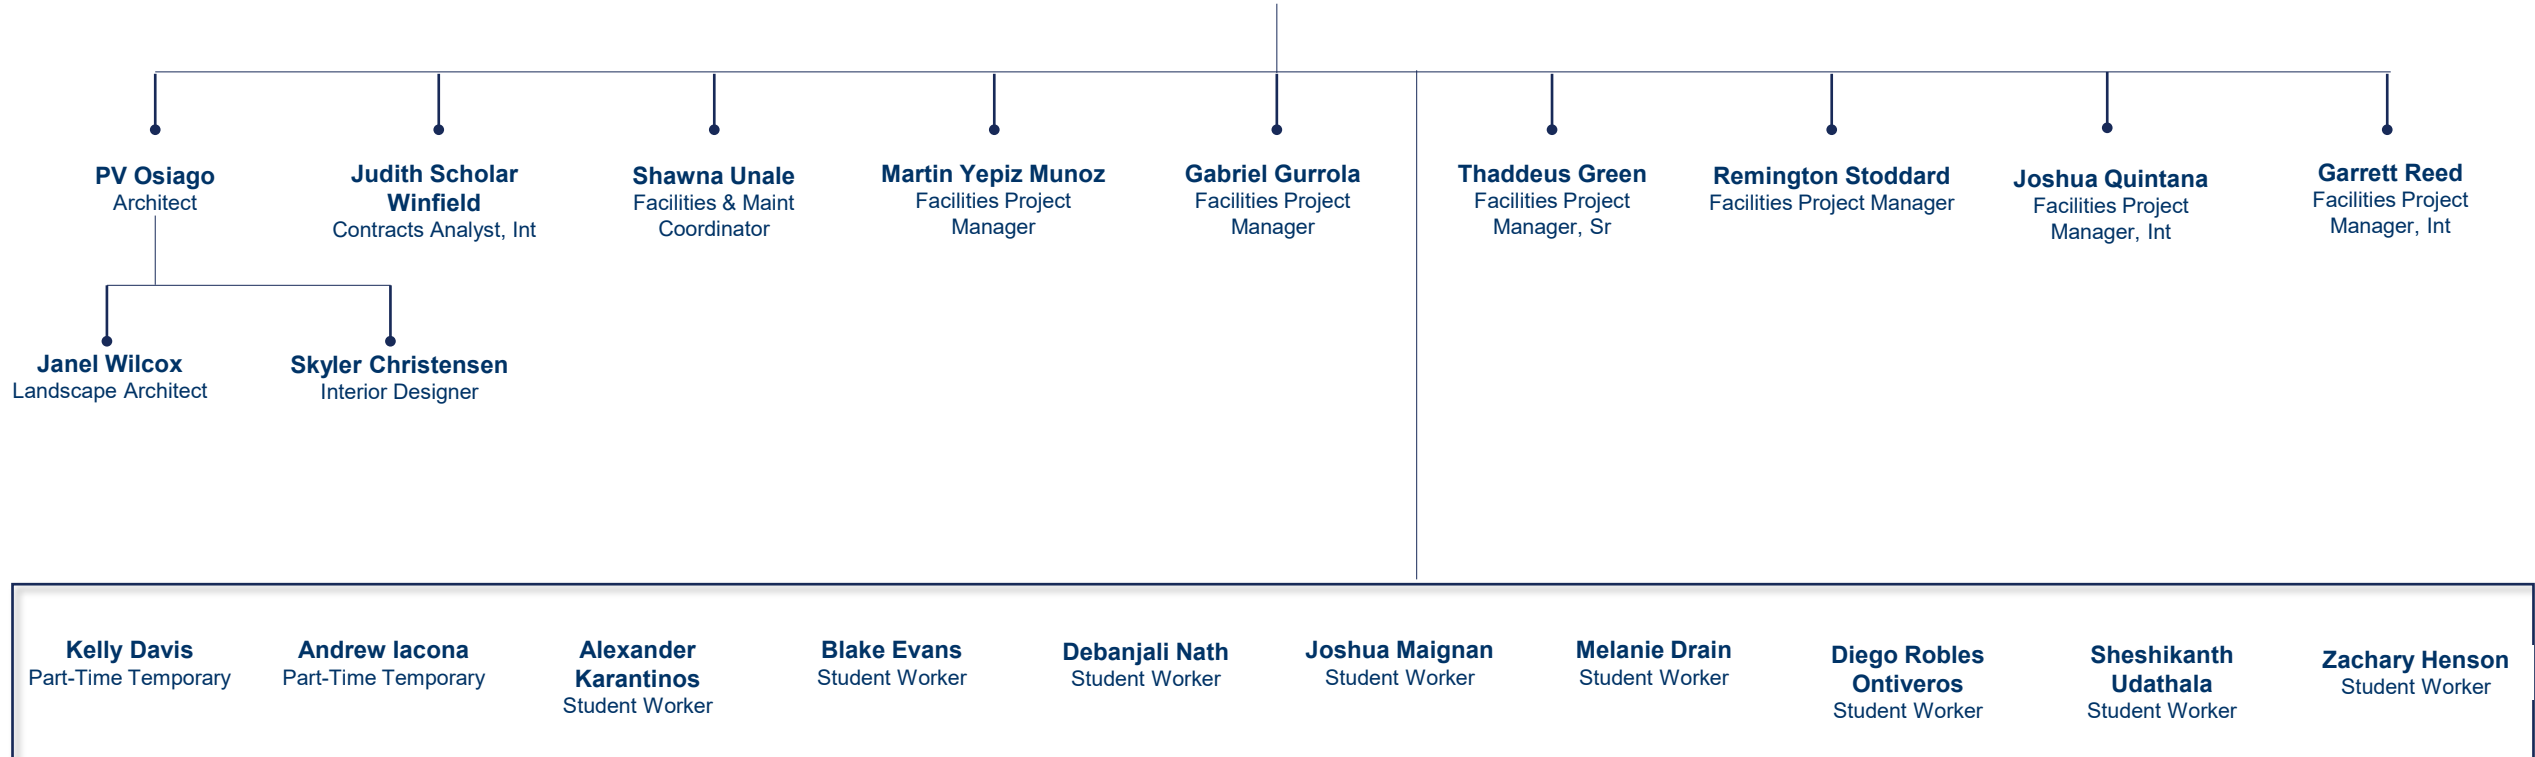

ORGANIZATION CHART

Facilities & Maintenance Services (Capital Planning, Design, & Construction)

Joshua Spear
Director, Facilities & Maintenance
(PD&C)