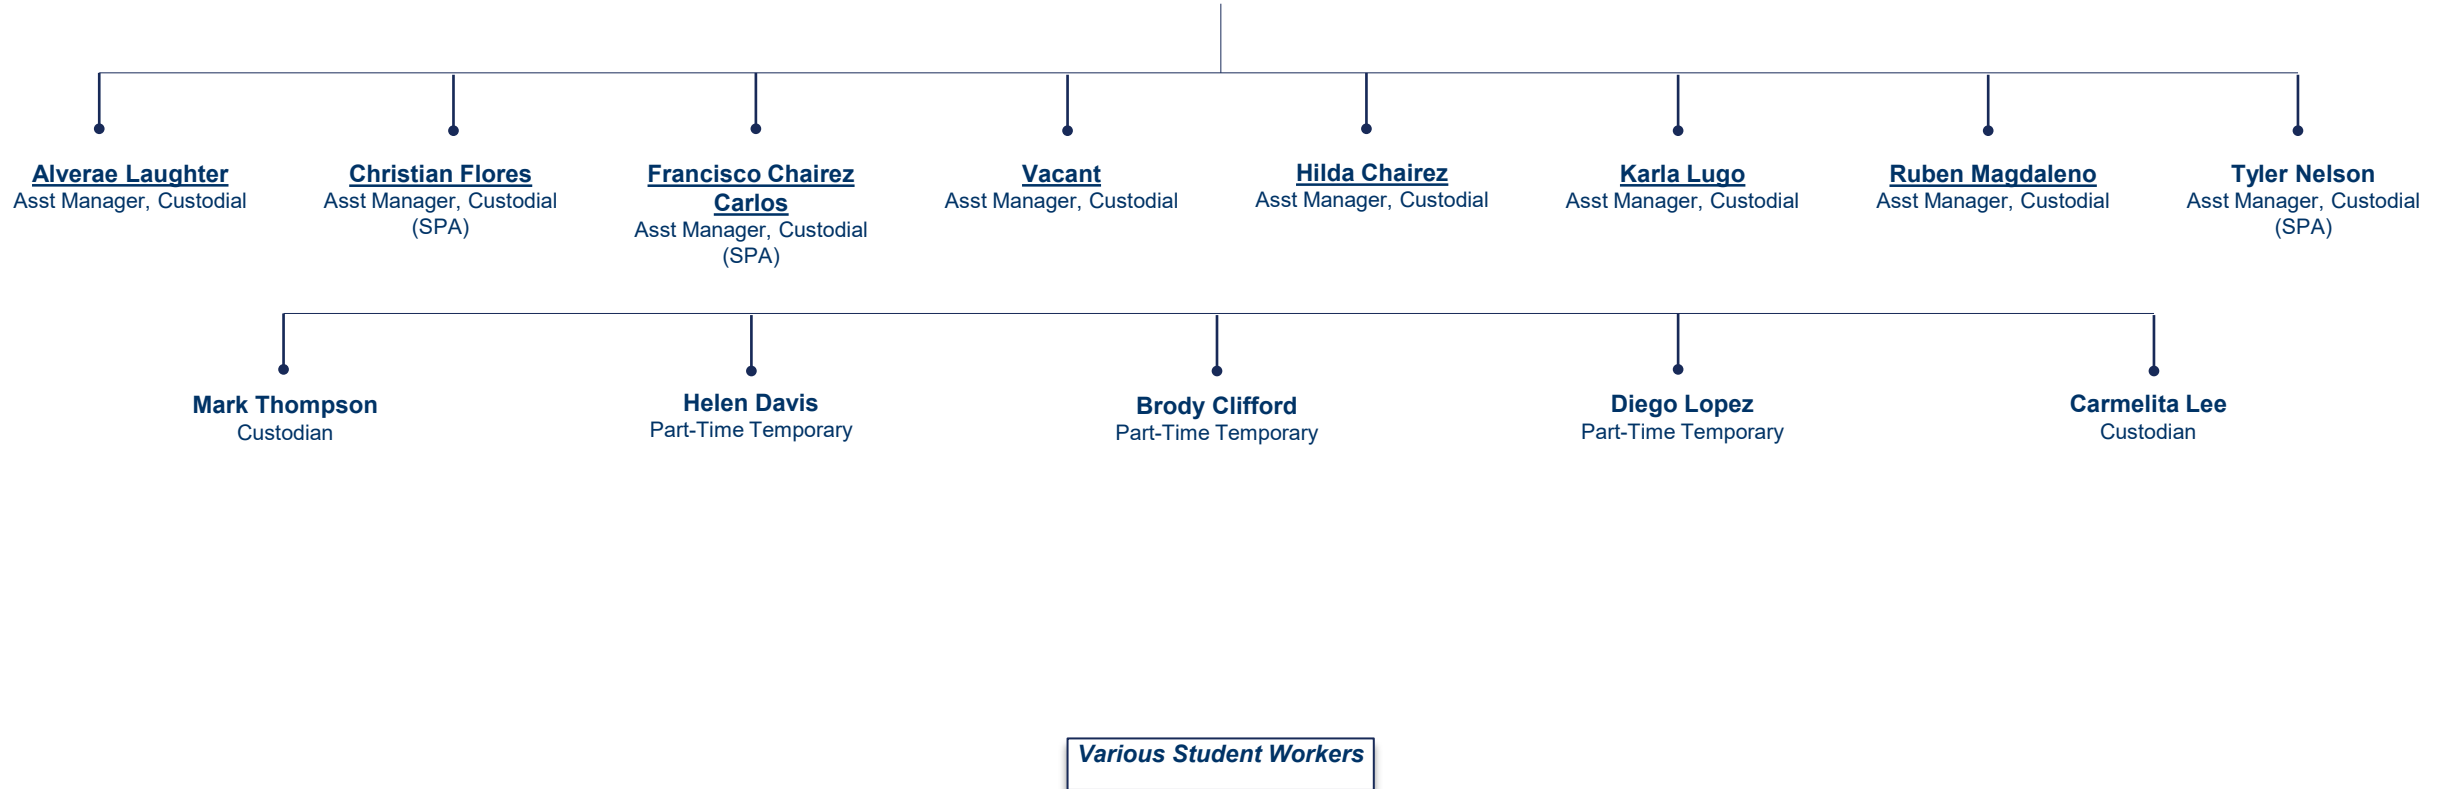

Stephen Winfield
Part-Time Temporary

ORGANIZATION CHART

Facilities & Maintenance Services (Landscape and Custodial)

Timothy Elliott
Assistant Director, Facilities &
Maintenance (Operations)

ORGANIZATION CHART

Facilities & Maintenance Services (Custodial - Academic)

Eulla Locket
Manager, Custodial Services

ORGANIZATION CHART

Facilities & Maintenance Services (Custodial - Academic)

Alverae Laughter
Assistant Manager, Custodial