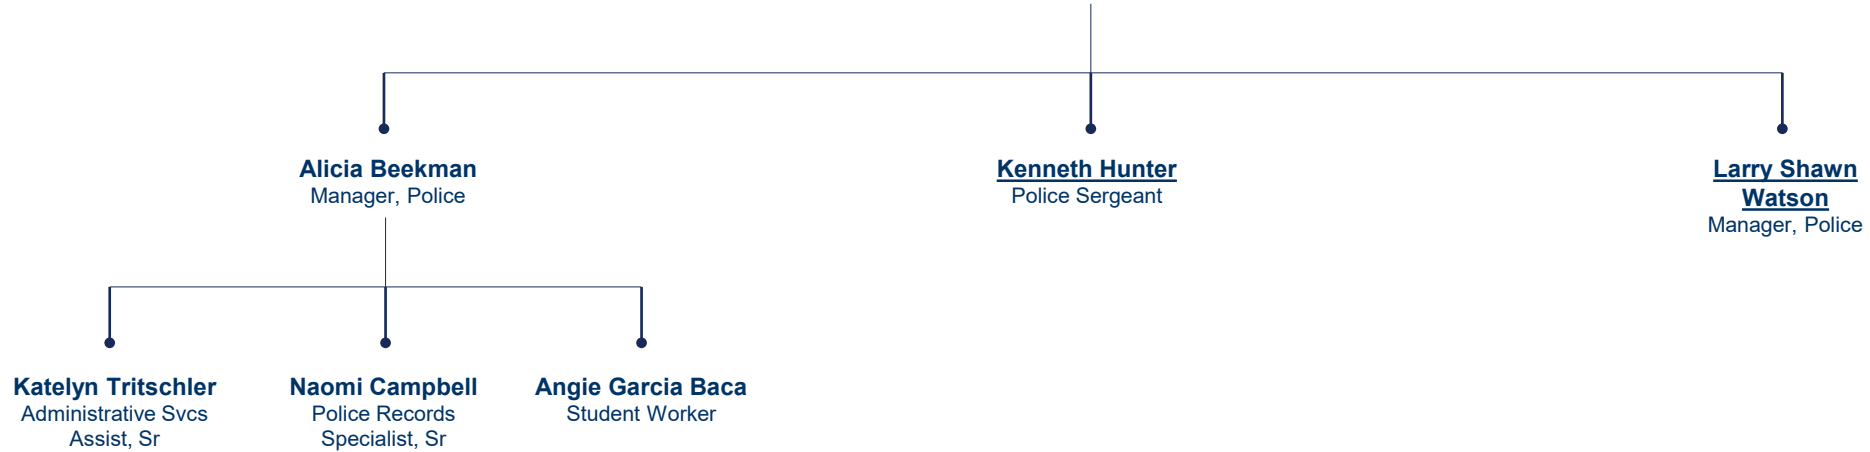

Gavin Marino
Student Worker

Shanthi Swaroopa
Hari Podhili
Student Worker

Vivian Stich
Student Worker

Ciara Saldana
Mendoza
Student Worker

Tyler Boisvert
Student Worker

Alexandria Ponce
Student Worker

Korben Pierce
Student Worker

Kyler Rieg
Student Worker

ORGANIZATION CHART

University Police Department

Lance Wigley
Police Lieutenant

ORGANIZATION CHART

University Police Department

Kenneth Hunter
Police Sergeant

Tylor Whitehat
Evidence & Prop Tech,
Sr