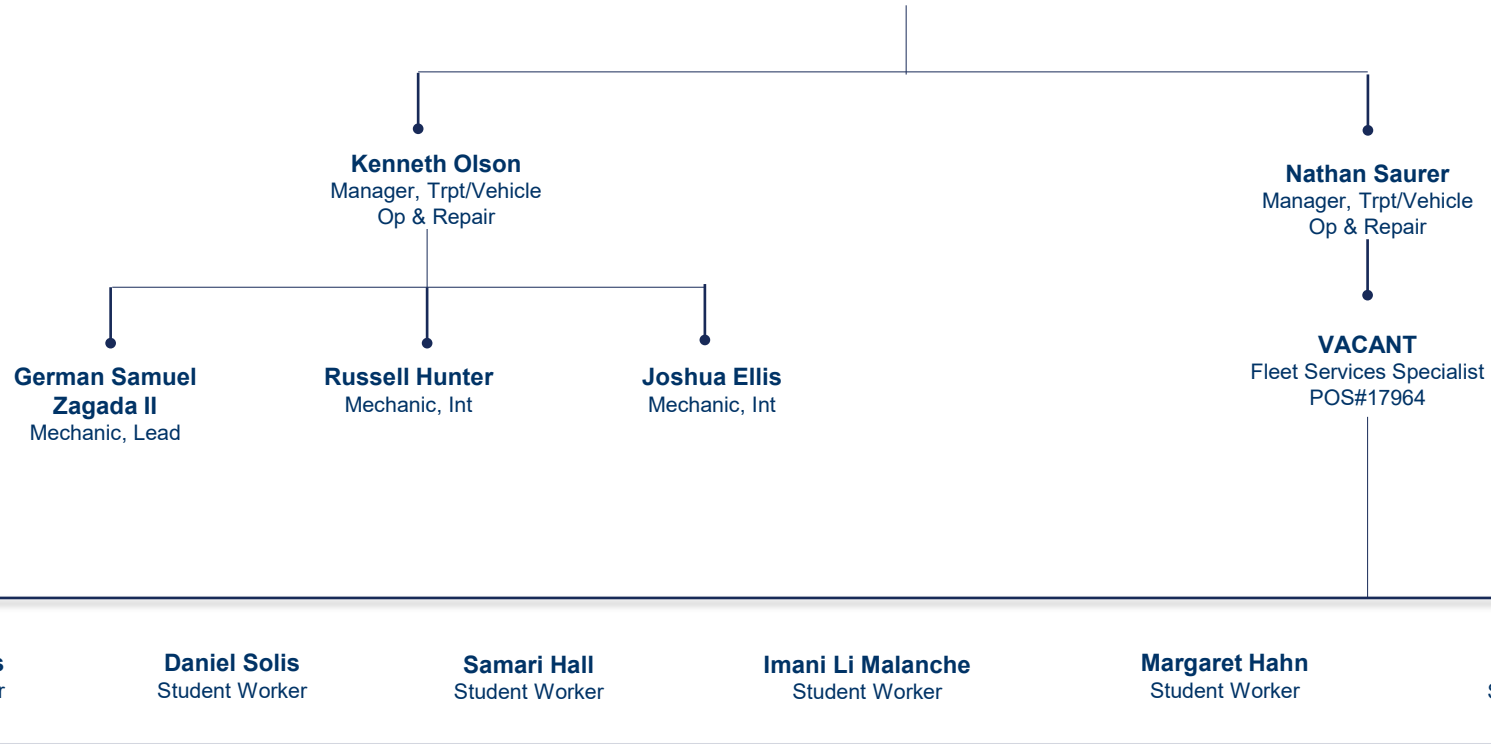

ORGANIZATION CHART

University Transit Services
(Transit Services)

Joanna Szolowicz

Parking Coordinator, Int

ORGANIZATION CHART

University Transit Services (Fleet Services)

Matthew Mitchell

Assistant Director, Trans/Veh Op &
Repair