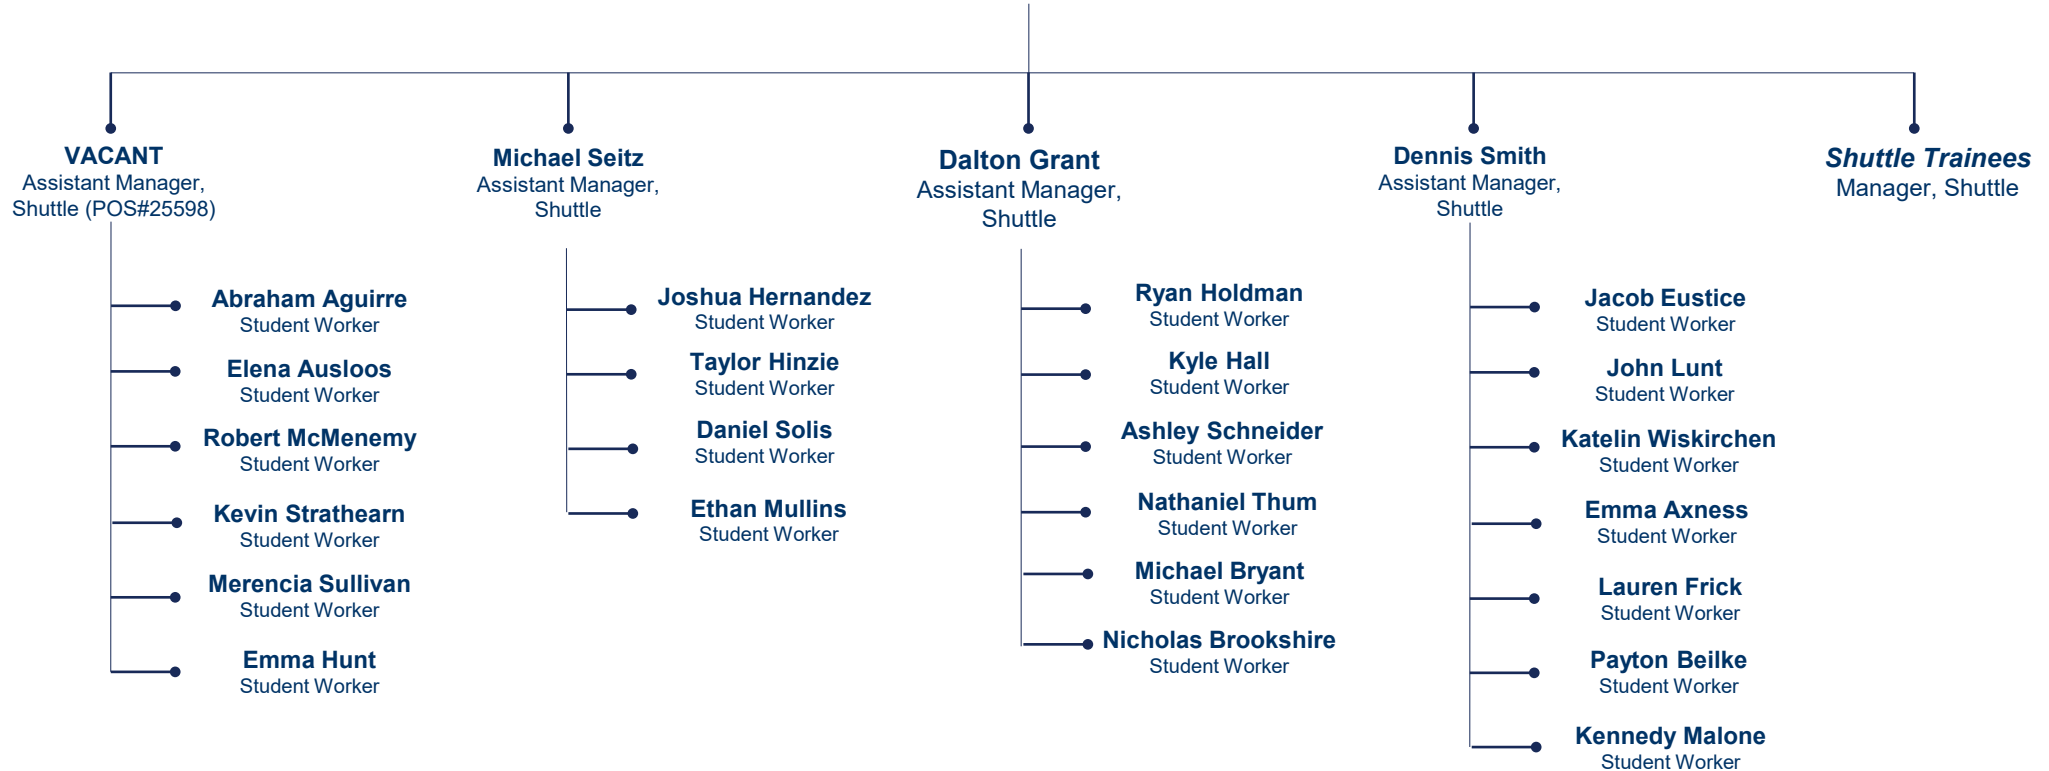

ORGANIZATION CHART

University Transit Services (Shuttle)

Shuttle Students

All report to POS#30818 in PQuery