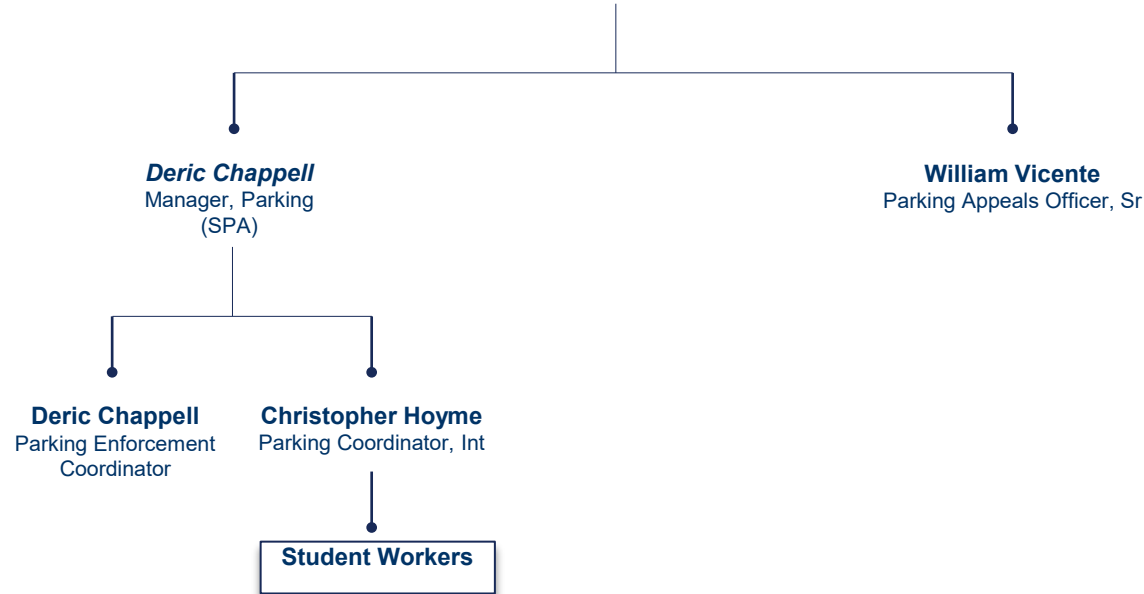

ORGANIZATION CHART

University Transit Services (Transit Services)

Darby Garcia

Assistant Director, Parking