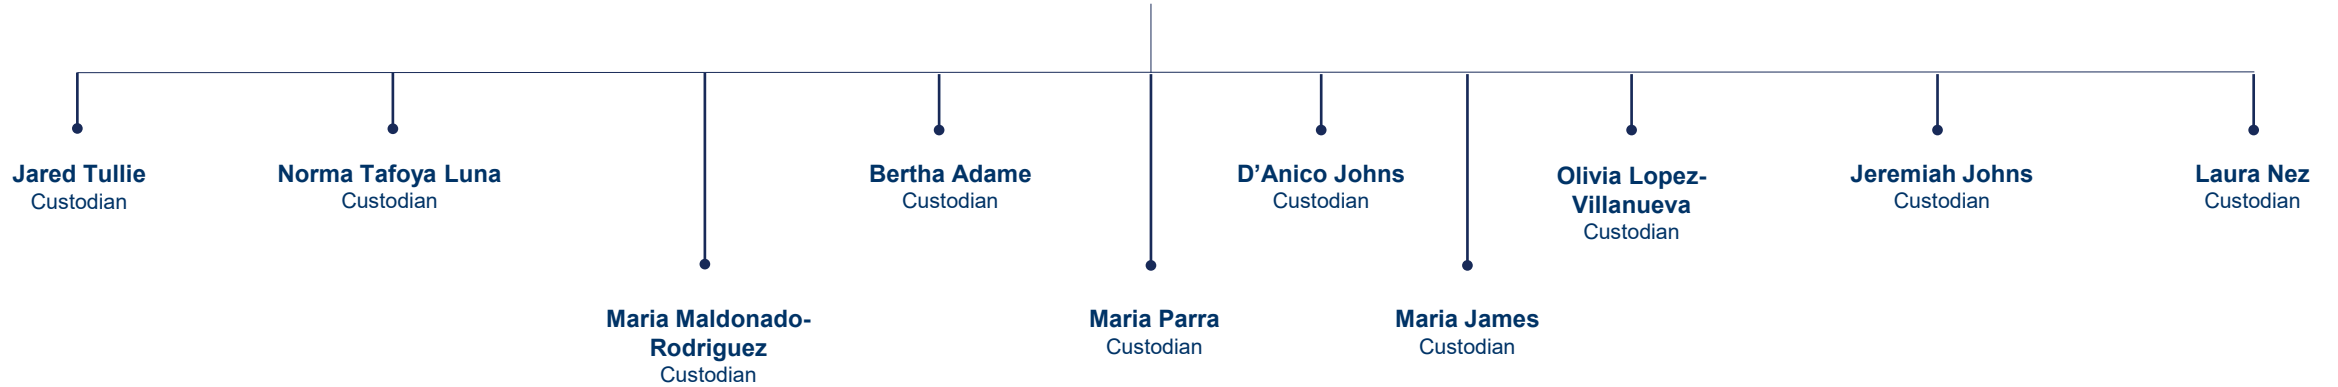

ORGANIZATION CHART

Facilities & Maintenance Services (Custodial – Campus Living)

Maria Quinonez
Asst Manager, Custodial Services

ORGANIZATION CHART

Facilities & Maintenance Services (Custodial – Campus Living)

Socorro Ortiz

Asst Manager, Custodial Services

ORGANIZATION CHART

Facilities & Maintenance Services (Custodial - Academic)

Eulla Lockett
Manager, Custodial

Sai Deepthi Alisyam
Student Worker

**Srikant Reddy
Annapureddy**
Student Worker