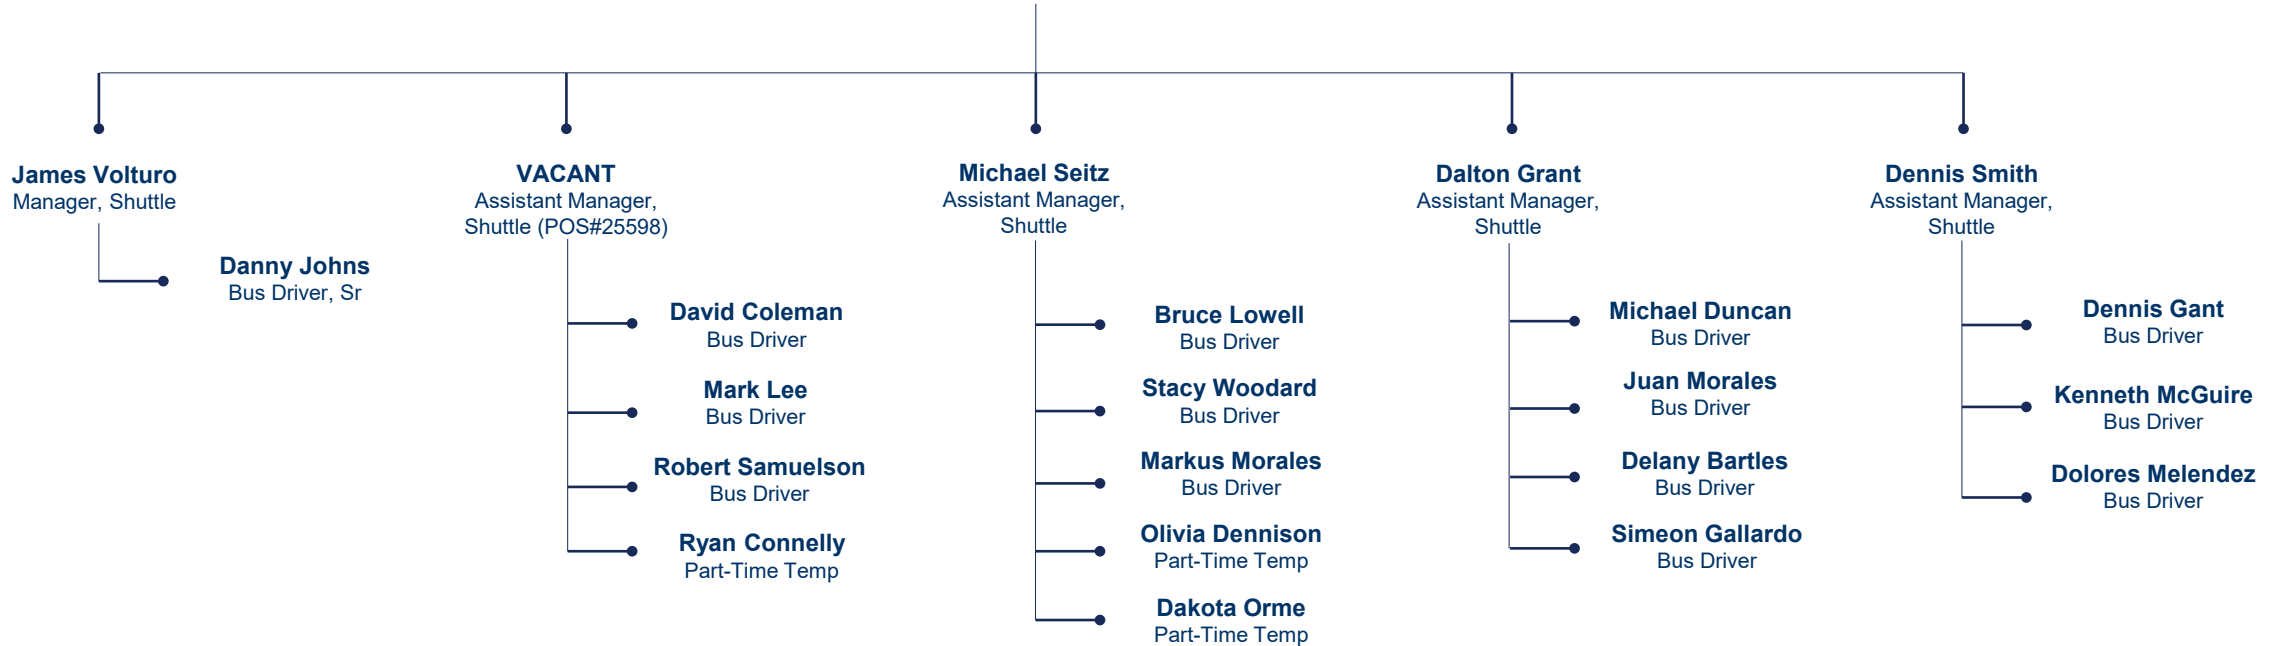

Danielle Brainard
Manager, Financial
Oversight
BIAC

ORGANIZATION CHART

University Transit Services

Erin Stam
Director, Campus Operations

Rafael Rivera Jr.
Assistant Director,
Shuttle

Darby Garcia
Assistant Director,
Parking

Joanna Szolowicz
Parking Coordinator, Int

Matthew Mitchell
Assistant Director,
Trans/Veh Op & Repair

Patrick Ahern
IT Service Analyst, Int

ORGANIZATION CHART

University Transit Services (Shuttle)

Rafael Rivera Jr
Assistant Director, Shuttle