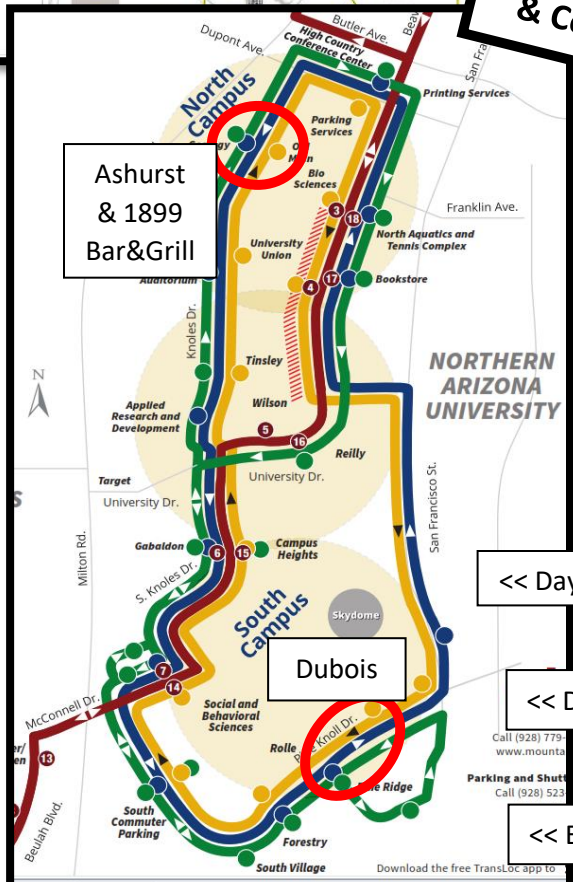

< Milton Rd - Hotels >

Dubois Union - Field Trips (Thu) & Conference Venue (Fri + Sat)

Campus Shuttle Service

nau.edu/shuttle

FREE NAU BUS

Louie Line:

Mon - Thu. 7 a.m. - 6:30 p.m.

Fri: 7 a.m. - 4 p.m.

Departs every 4 minutes from South Campus until 4 p.m.; every 15 minutes until 10 p.m.; every 30 minutes until 11:30 p.m.

Jacks Line:

Mon-Thu. 7 a.m. - 6:30 p.m.

Fri: 7 a.m. - 4 p.m.

Departs every 4 minutes from South Campus until 4 p.m.; every 15 minutes until 6:30 p.m.

AXEelite:

Mon.-Thu. 6:30 - 11:30 p.m.

Fri: 2 - 5 p.m.

Follows Jacks Line route.

Departs South Campus every 30 minutes.

Red Line = City Bus (not free)

<< Daytime Counter-Clockwise

<< Daytime Clockwise

<< Evening NAU Bus

Call (928) 779-
www.mounta

Parking and Shuttle
Call (928) 523-

Download the free TransLoc app to