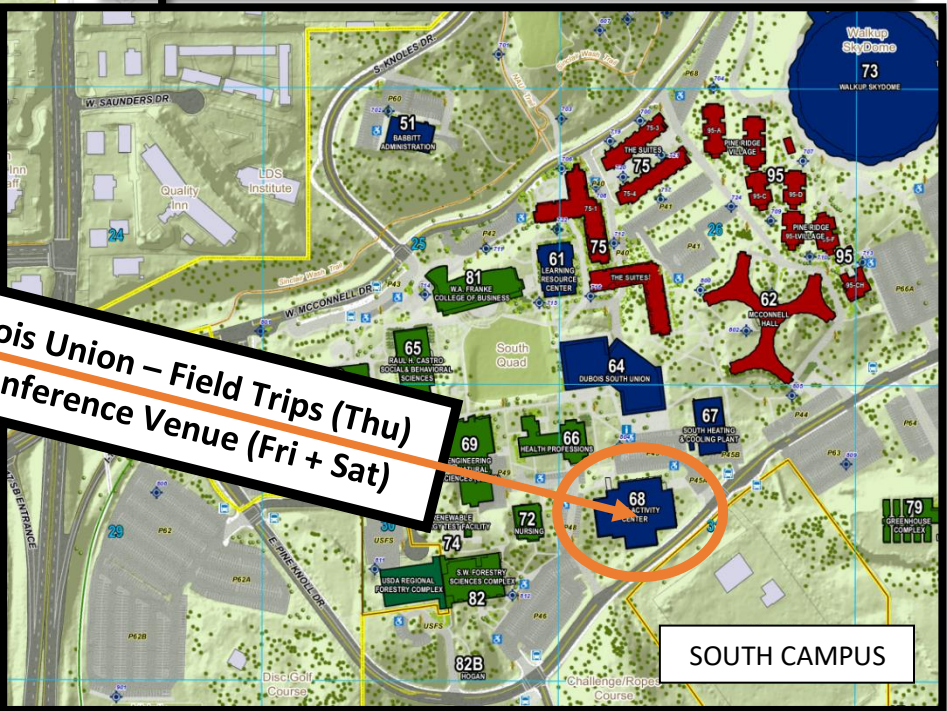

< Milton Rd - Hotels >

Dubois Union - Field Trips (Thu) & Conference Venue (Fri + Sat)

Campus Shuttle Service

nau.edu/shuttle

FREE NAU BUS

Louie Line:

Mon - Thu. 7 a.m. - 6:30 p.m.

Fri: 7 a.m. - 4 p.m.

Departs every 4 minutes from South Campus until 4 p.m.; every 15 minutes until 10 p.m.; every 30 minutes until 11:30 p.m.

Jacks Line:

Mon-Thu. 7 a.m. - 6:30 p.m.

Fri: 7 a.m. - 4 p.m.

Departs every 4 minutes from South Campus until 4 p.m.; every 15 minutes until 6:30 p.m.

AXEelite:

Mon.-Thu. 6:30 - 11:30 p.m.

Fri: 2 - 5 p.m.

Follows Jacks Line route.

Departs South Campus every 30 minutes.

Red Line = City Bus (not free)

<< Daytime Counter-Clockwise

<< Daytime Clockwise

<< Evening NAU Bus

Call (928) 779-
www.mounta

Parking and Shuttle
Call (928) 523-

Download the free TransLoc app to