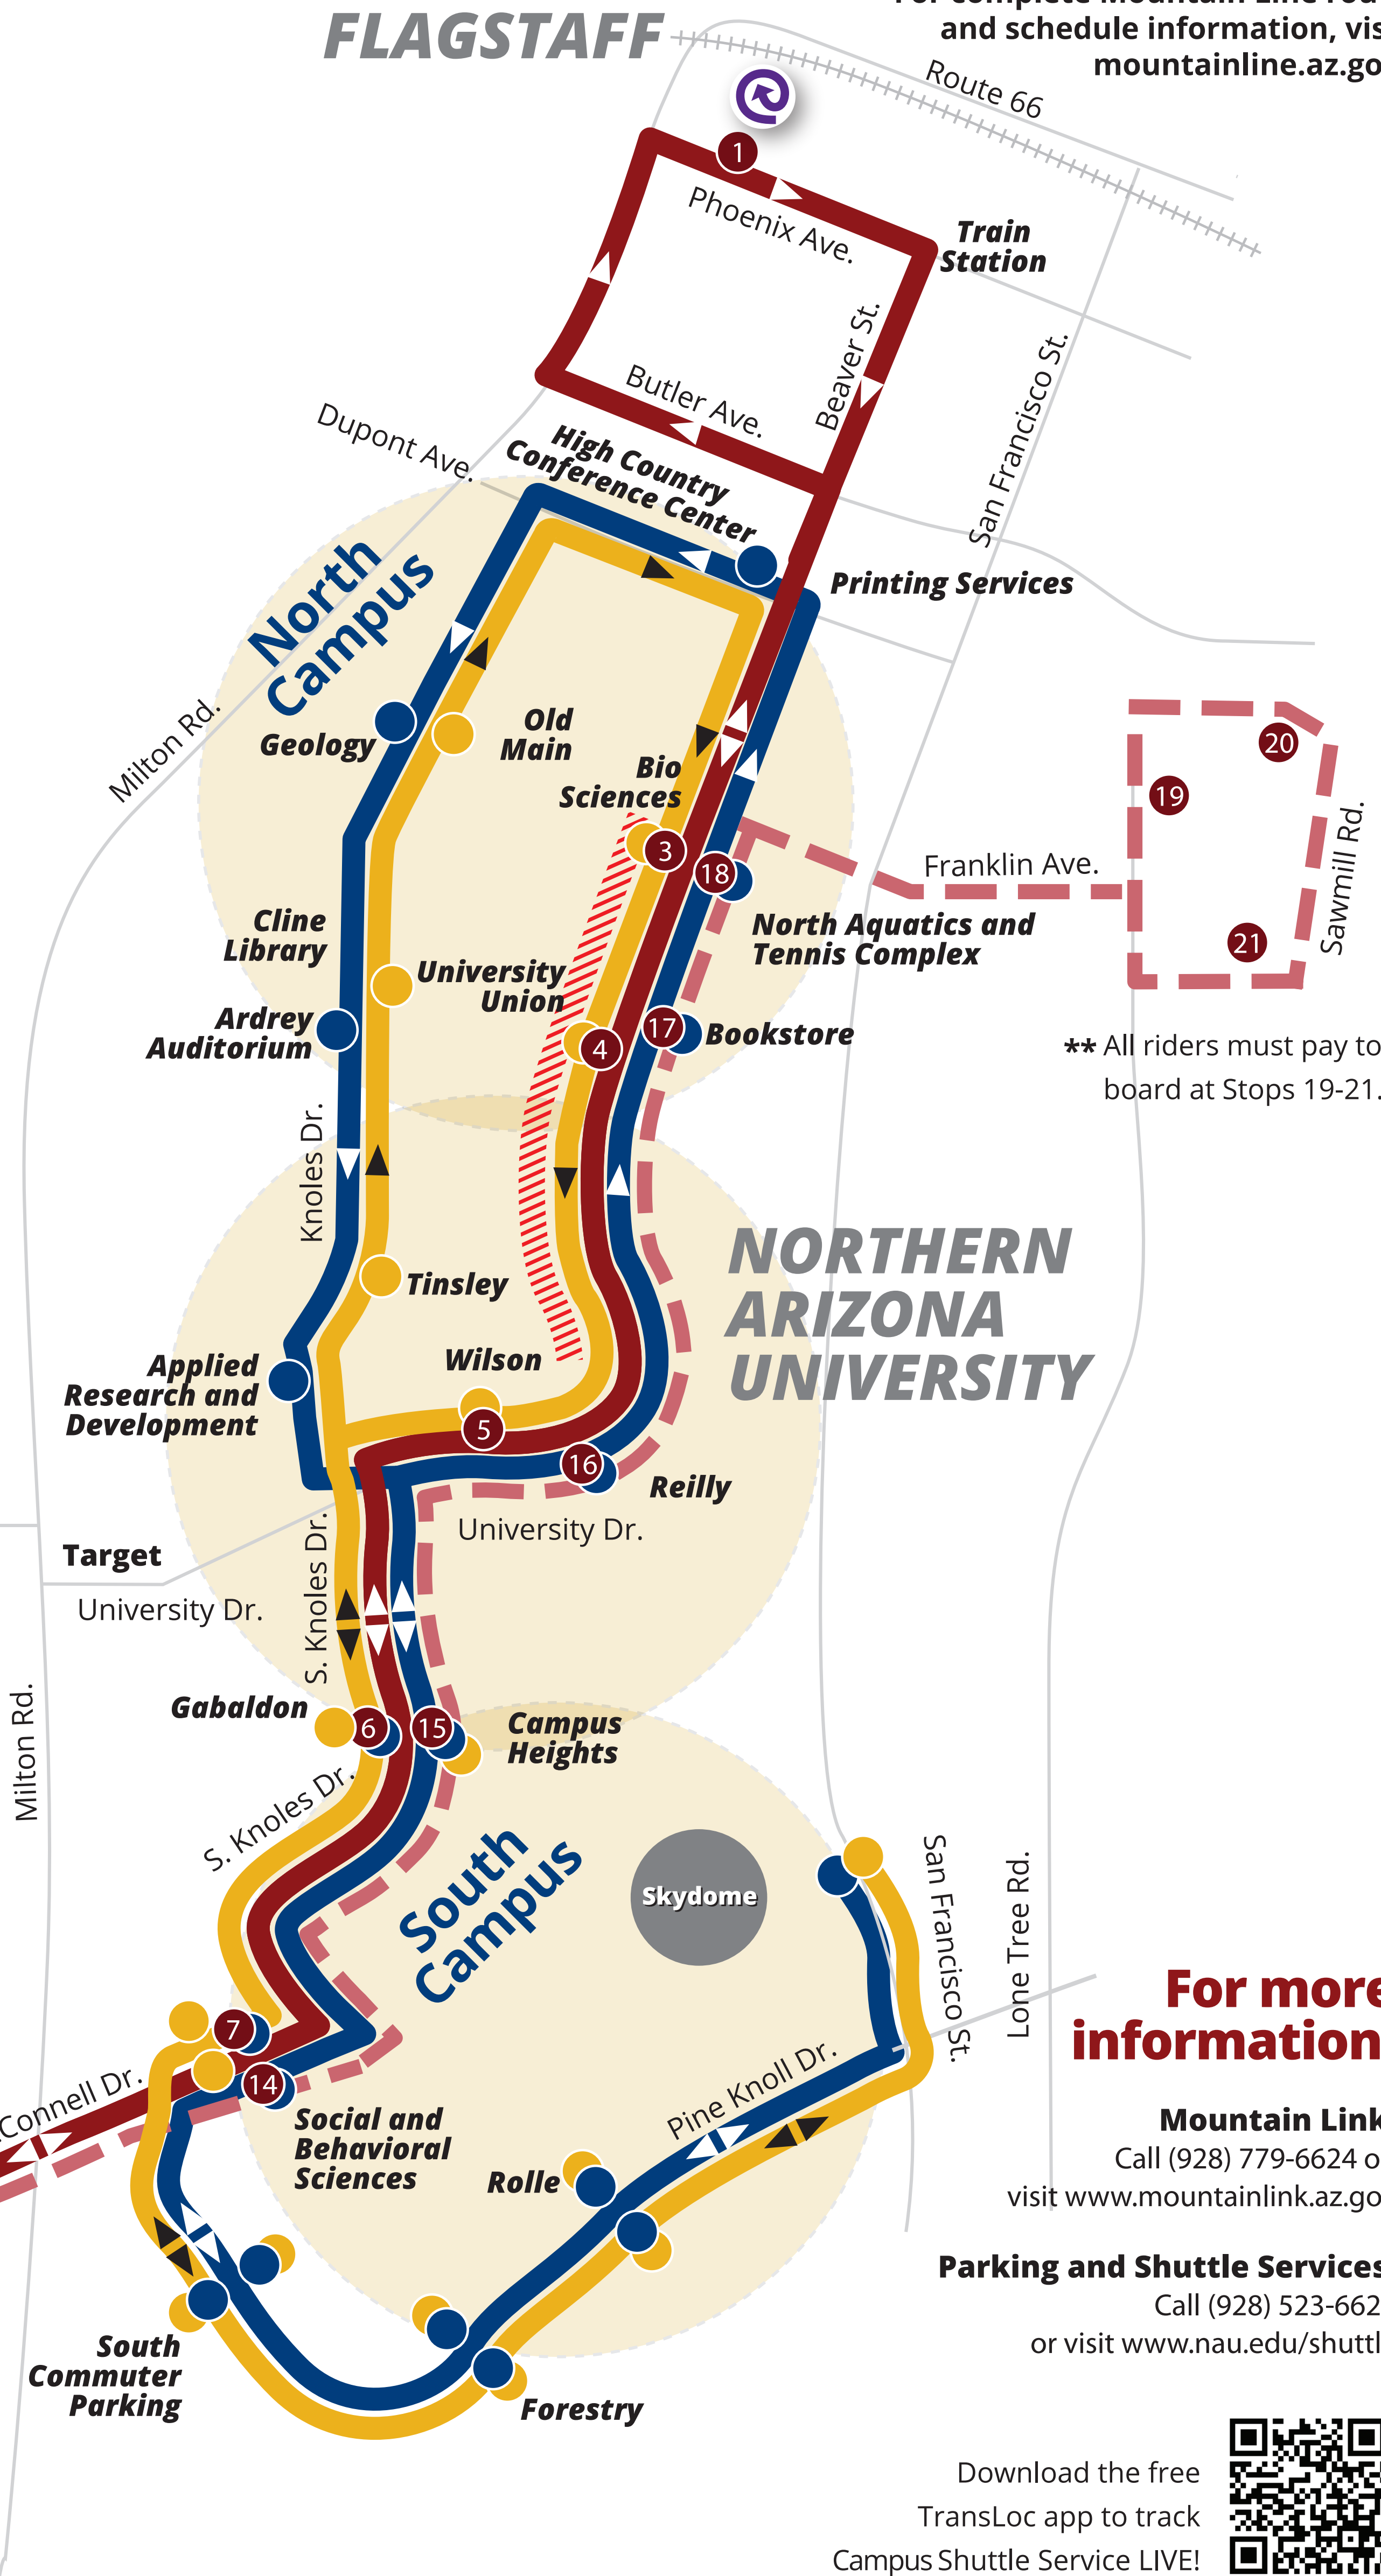

Weekends: Bus departs every 40 minutes from 7 AM - 7 PM.

NAU Holidays and Breaks:

Route 10: Runs every 40 minutes from 6:30 AM - 10:33 PM (weekdays) and 7:15 AM - 8:08 PM (weekends).

Route 10a: Does not operate.

Louie Line:

Mon - Thu. 7 a.m. - 10 p.m.

Fri: 7 a.m. - 5 p.m.

Departs every 4 minutes from Skydome until 4 p.m.; every 15 minutes until 10 p.m.

Jacks Line:

Mon-Thu. 7 a.m. - 11:30 p.m.

Fri: 7 a.m. - 5 p.m.

Departs every 4 minutes from Skydome until 4 p.m.; every 15 minutes until 10 p.m.; every 30 minutes until 11:30 p.m.

Summer and Downtime:

Mon.-Fri.: 7 a.m. - 5 p.m.

Follows Jacks Line route. Departs Skydome every 30 minutes.

Mountain Link Route 10

Mountain Link Route 10A

Louie Line

Jacks Line

Transit Stops

Route Direction

Transit Spine
Shuttles and bicycles only.
No cars; pedestrians on crosswalks.

Downtown Connection Center

5-minute Walk

Fares

	Youth* (7-17)	Adult (18-59)	Seniors* (60+) Disabled/Medicare
Cash Fare (one way)	$0.60	$1.25	$0.60
Day Pass (unlimited rides)	$1.25	$2.50	$1.25
30-Day Pass First Purchase	$20	$37	$20
30-Day Pass Reload	$17	$34	$17
10-Day Pass First Purchase	$10	$20	$10
10-Day Pass Reload	$8.50	$17	$8.50

* ID must be presented to qualify for reduced fare.

Mountain Line Downtown Connection Center

Connect to Routes 2, 3, 4, 5, 7, 14, 66

For complete Mountain Line route and schedule information, visit mountainline.az.gov.

DOWNTOWN FLAGSTAFF

** All riders must pay to board at Stops 19-21.

For more information:

Mountain Link:
Call (928) 779-6624 or visit www.mountainlink.az.gov

Parking and Shuttle Services:
Call (928) 523-6623 or visit www.nau.edu/shuttle

Download the free **FLGRide** app to track Mountain Line and Mountain Link LIVE!

Download the free **TransLoc** app to track Campus Shuttle Service LIVE!

NAU Students Ride Mountain Link (Route 10) FARE-FREE With ID*