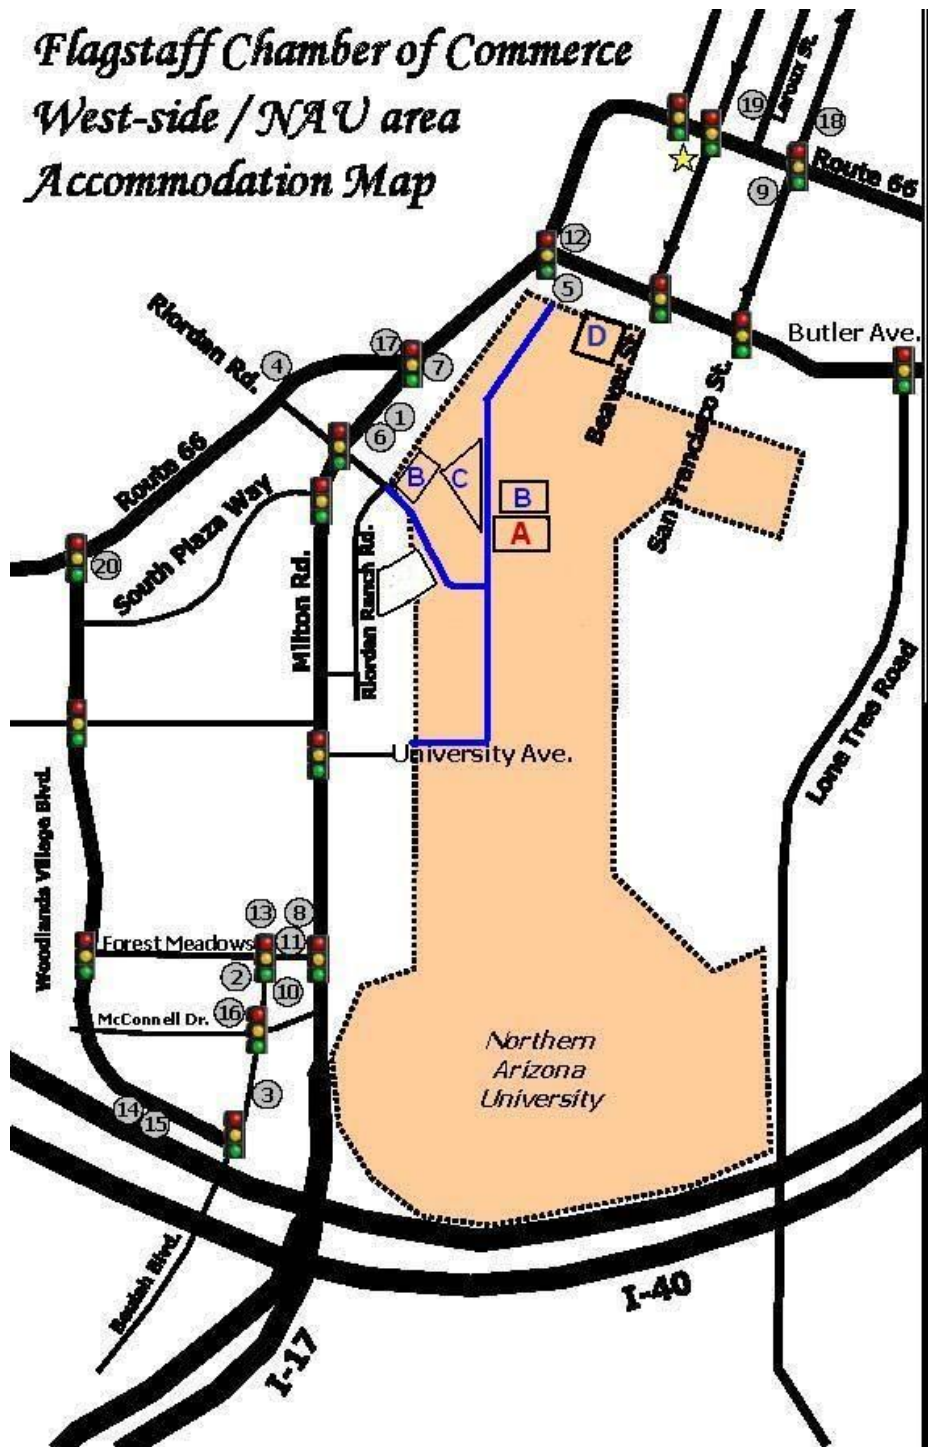

*Flagstaff Chamber of Commerce  
West-side / NAU area  
Accommodation Map*

**Institute activity locations:**

- A - University Union (Havasupai meeting rooms)**
- B - Parking**
- C - Cline Library**
- D - 1899 Grill and Ballroom (just across street from Drury Inn)**

**Hotels near campus:**

- |                                      |   |                         |
|--------------------------------------|---|-------------------------|
| 1. America's Best Inn (aka Arizonan) | = | <i>Motel</i>            |
| 2. Comfort Inn                       | → | = <i>Motel</i>          |
| 3. Courtyard by Marriott             | → | = <i>Motel</i>          |
| 4. Days Inn                          | → | = <i>Motel</i>          |
| 5. Drury Inn & Suites                | → | = <i>Motel</i>          |
|                                      |   | <i>(Host hotel)</i>     |
| 6. Econo Lodge                       | → | = <i>Motel</i>          |
| 7. Embassy Suites Hotel              | → | = <i>Hotel</i>          |
| 8. Fairfield Inn                     | → | = <i>Motel</i>          |
| 9. Grand Canyon International Hostel |   | = <i>Hostel</i>         |
| 10. Hampton Inn & Suites             | → | = <i>Motel</i>          |
| 11. Hilton Garden Inn                | → | = <i>Motel</i>          |
| 12. Knights Inn                      | → | = <i>Motel</i>          |
| 13. La Quinta Inn & Suites           | → | = <i>Motel</i>          |
| 14. Motel 6                          | → | = <i>Motel</i>          |
| 15. Ramada Inn                       | → | = <i>Motel</i>          |
| 16. Springhill Suites                | → | = <i>Motel</i>          |
| 17. Super 8 Motel                    | → | = <i>Motel</i>          |
| 18. Historic Hotel Monte Vista       |   | = <i>Historic Hotel</i> |
| 19. Weatherford Hotel                | → | = <i>Historic Hotel</i> |
| 20. Radisson Woodlands Hotel         |   | = <i>Hotel</i>          |